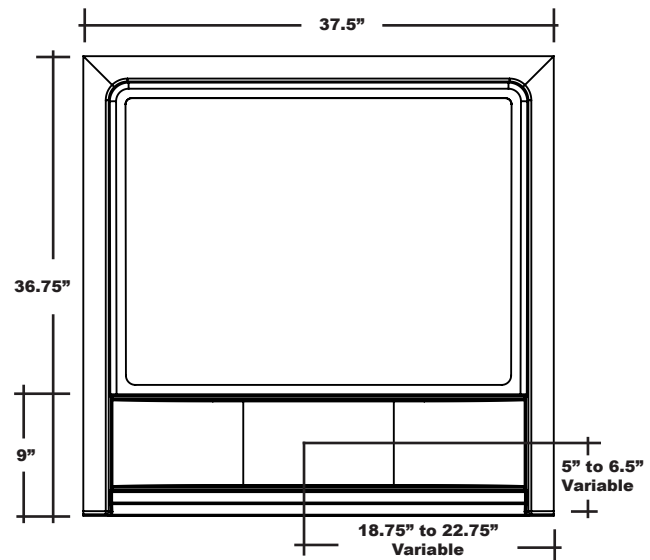

Section Thru Waterdam

Special Note:

- Interpretation and enforcement of ADA guidelines varies from state to state. Please consult with your local enforcement agency prior to specifying or purchasing this product.