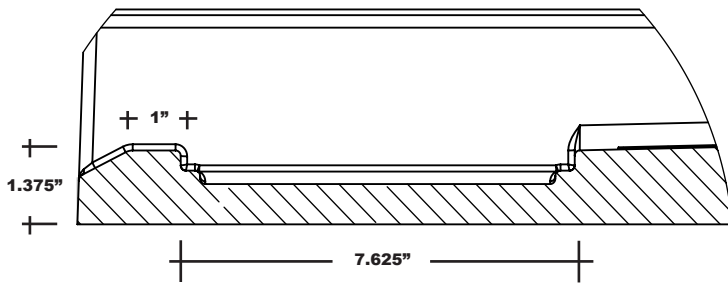

Threshold Detail