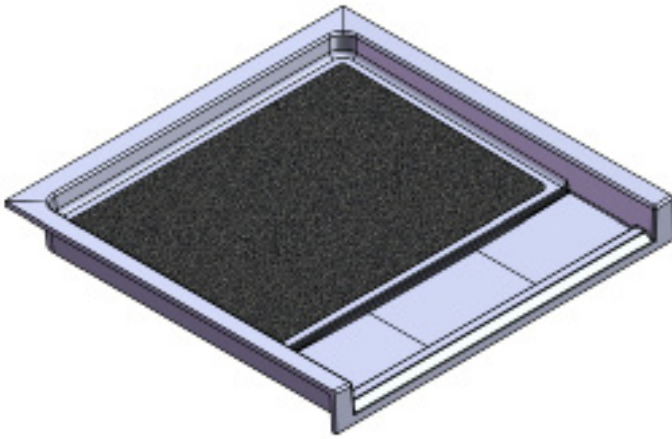

MERIDIAN SOLID SURFACE ONE-PIECE SHOWER BASE

Model # MSB3753675STVF

37.5" x 36.75" Accessible Front Trench Drain

- Integral shower floor and threshold for alcove installation
- Variable drain location with stainless steel trench cover
- Choose from a variety of solid colors and granite-patterned colors
- Textured flooring helps prevent slipping
- Tapered floor helps water flow to drain
- Rigid water barrier integrated into base
- Uses standard 2" NPS strainer assembly
- Certified by Home Innovation Research Labs to the harmonized CSA B45.5/IAPMO Z124
- Approved by the Massachusetts Board of Examiners of Plumbers and Gasfitters