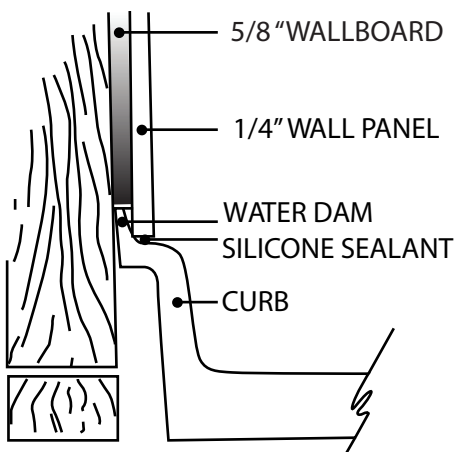

MERIDIAN SOLID SURFACE ONE-PIECE SHOWER BASE

Model # MSB3753675STVF

37.5" x 36.75" Accessible Front Trench Drain

- Integral shower floor and threshold for alcove installation
- Variable drain location with stainless steel trench cover
- Choose from a variety of solid colors and granite-patterned colors
- Textured flooring helps prevent slipping
- Tapered floor helps water flow to drain
- Rigid water barrier integrated into base
- Uses standard 2" NPS strainer assembly
- Certified by Home Innovation Research Labs to the harmonized CSA B45.5/IAPMO Z124
- Approved by the Massachusetts Board of Examiners of Plumbers and Gasfitters

Threshold Detail

Section Thru Waterdam

Special Note:

- Interpretation and enforcement of ADA guidelines varies from state to state. Please consult with your local enforcement agency prior to specifying or purchasing this product.