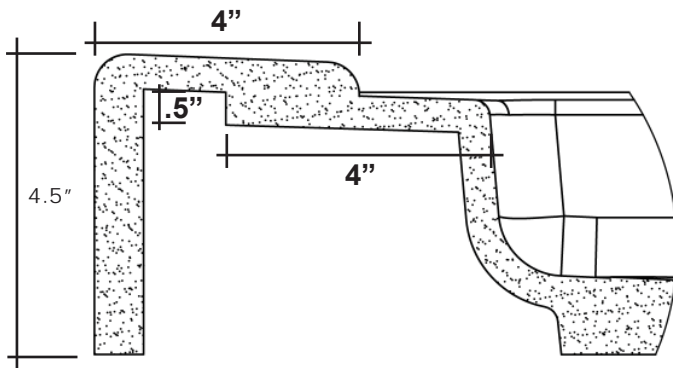

# MERIDIAN SOLID SURFACE ONE-PIECE SHOWER BASE

Model #MSB6743SU

67" X 43"  
Center Drain

## Variable Threshold Detail

- Integral shower floor and threshold for alcove installation
- Choose from a variety of solid colors and granite-patterned colors
- Easy to clean surface, does not promote mold or mildew
- Textured flooring helps prevent slipping
- Tapered floor helps water flow to drain
- Rigid water barrier integrated into base
- Uses standard 2" NPS strainer assembly
- Certified by Home Innovation Research Labs to the harmonized CSA B45.5/IAPMO Z124
- Approved by the Massachusetts Board of Examiners of Plumbers and Gasfitters