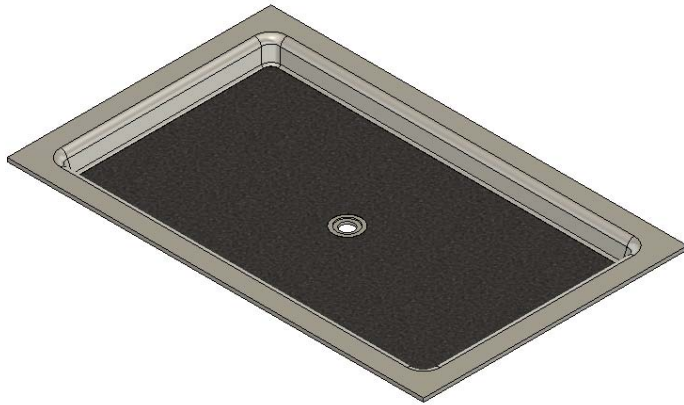

# MERIDIAN SOLID SURFACE ONE-PIECE SHOWER BASE

Model #MSB6743SU

67" X 43"  
Center Drain

## Variable Threshold Detail

- Integral shower floor and threshold for alcove installation
- Choose from a variety of solid colors and granite-patterned colors
- Easy to clean surface, does not promote mold or mildew
- Textured flooring helps prevent slipping
- Tapered floor helps water flow to drain
- Rigid water barrier integrated into base
- Uses standard 2" NPS strainer assembly
- Certified by Home Innovation Research Labs to the harmonized CSA B45.5/IAPMO Z124
- Approved by the Massachusetts Board of Examiners of Plumbers and Gasfitters