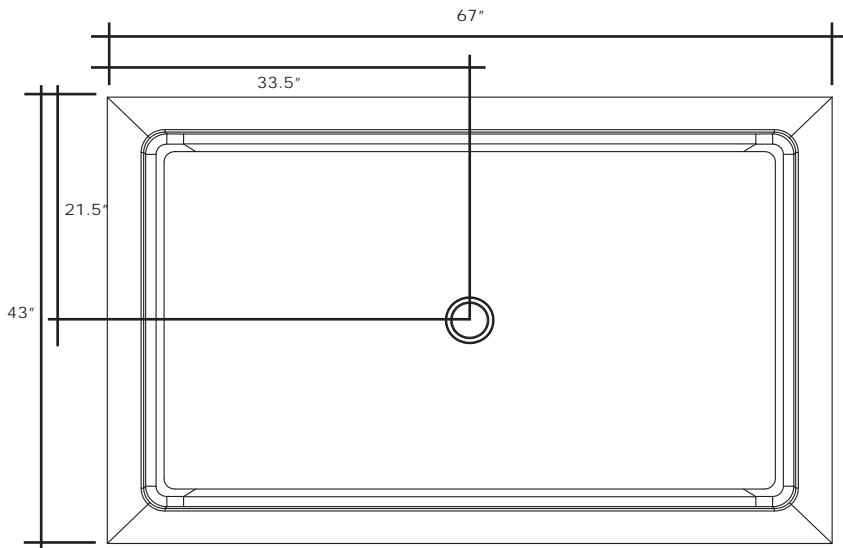

# MERIDIAN SOLID SURFACE ONE-PIECE SHOWER BASE

Model #MSB6743SU

67" X 43"  
Center Drain

## Variable Threshold Detail

- Integral shower floor and threshold for alcove installation
- Choose from a variety of solid colors and granite-patterned colors
- Easy to clean surface, does not promote mold or mildew
- Textured flooring helps prevent slipping
- Tapered floor helps water flow to drain
- Rigid water barrier integrated into base
- Uses standard 2" NPS strainer assembly
- Certified by Home Innovation Research Labs to the harmonized CSA B45.5/IAPMO Z124
- Approved by the Massachusetts Board of Examiners of Plumbers and Gasfitters