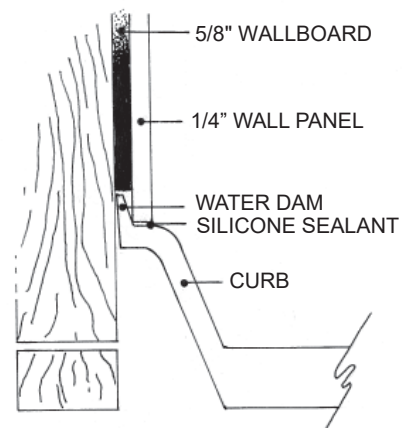

Section Thru Waterdam

10" Drain
Area

Massillon, OH 44647
330-837-2216