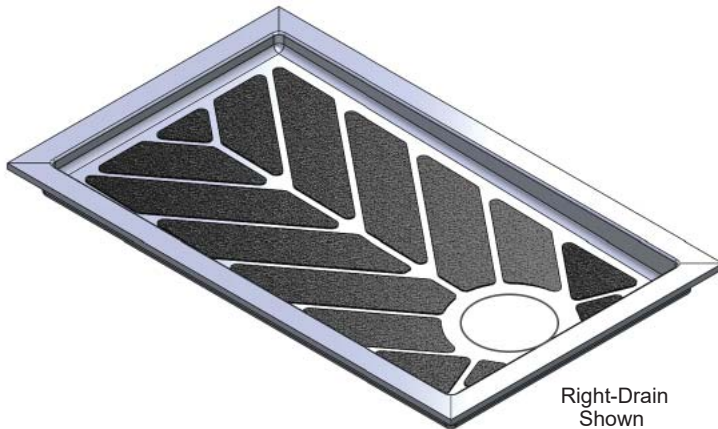

MERIDIAN SOLID SURFACE ONE-PIECE SHOWER BASE

63" x 38.5"

Universal Variable Drain

Model #MSB63385SUVL (Left-Drain)
Model #MSB63385SUVR (Right-Drain)
Model #MSB63385SUVF (Front-Drain)
Model #MSB63385SUVB (Back-Drain)

Right-Drain
Shown

- Integral shower floor and threshold for alcove installation
- Choose from a variety of solid colors and granite-patterned colors
- Shower floor drains toward 10" drain area allowing for drain orifice to be added anywhere within the 10" drain area
- Easy to clean surface, does not promote mold or mildew
- Textured flooring helps prevent slipping
- Tapered floor helps water flow to drain
- Rigid water barrier integrated into base
- Uses standard 2" NPS strainer assembly
- Certified by Home Innovation Research Labs to the harmonized CSA B45.5/IAPMO Z124
- Approved by the Massachusetts Board of Examiners of Plumbers and Gasfitters