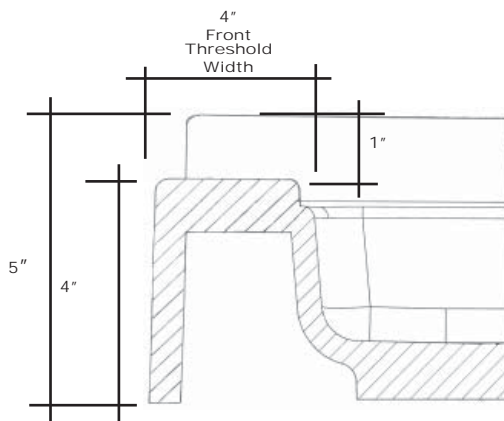

Threshold Detail