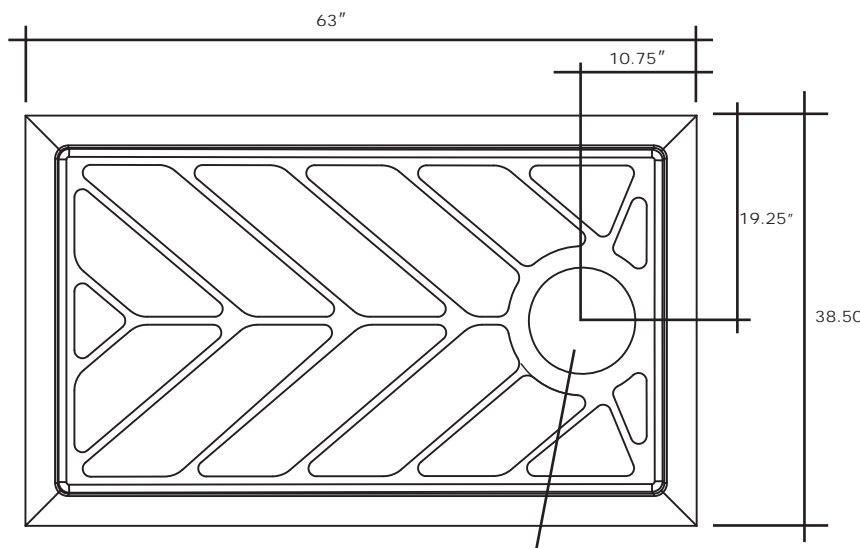

Section Thru Waterdam

10" Drain
Area

Massillon, OH 44647
330-837-2216