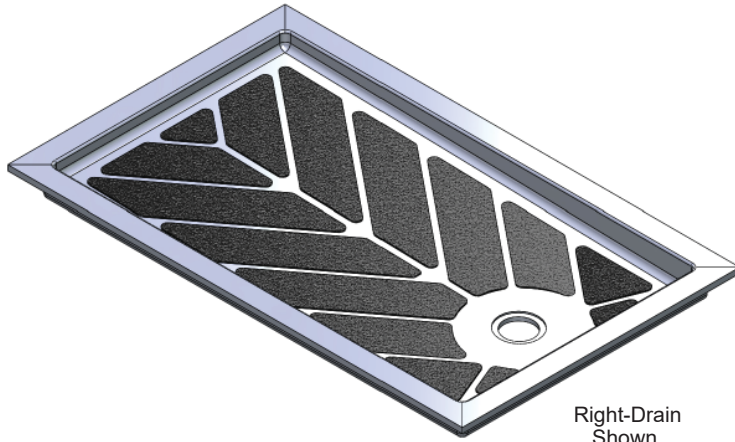

# MERIDIAN SOLID SURFACE ONE-PIECE SHOWER BASE

63" x 38.5"

## Universal Offset Drain

Model #MSB63385SUL (Left-Drain)  
Model #MSB63385SUR (Right-Drain)  
Model #MSB63385SUF (Front-Drain)  
Model #MSB63385SUB (Back-Drain)

- Integral shower floor and threshold for alcove installation
- Choose from a variety of solid colors and granite-patterned colors
- Offset drain configuration and fabricated threshold allow base to be used in your choice of four configurations
- Easy to clean surface, does not promote mold or mildew
- Textured flooring helps prevent slipping
- Tapered floor helps water flow to drain
- Rigid water barrier integrated into base
- Uses standard 2" NPS strainer assembly
- Certified by Home Innovation Research Labs to the harmonized CSA B45.5/IAPMO Z124
- Approved by the Massachusetts Board of Examiners of Plumbers and Gasfitters