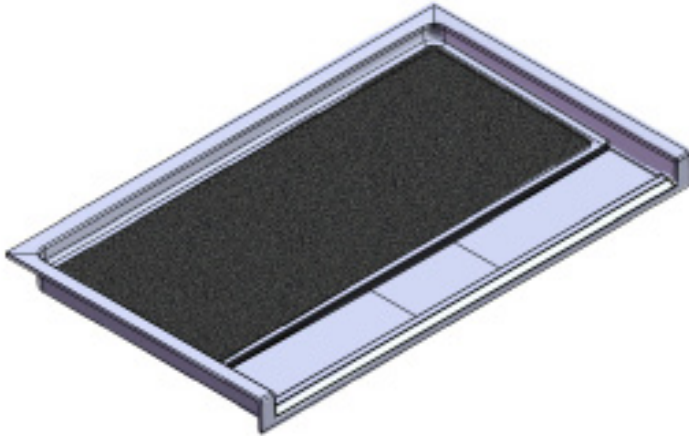

MERIDIAN SOLID SURFACE ONE-PIECE SHOWER BASE

Model # MSB6153675STVF

61.5 x 36.75 Accessible Front Trench Drain

- Integral shower floor and threshold for alcove installation
- Variable drain location with stainless steel trench cover
- Choose from a variety of solid colors and granite-patterned colors
- Textured flooring helps prevent slipping
- Tapered floor helps water flow to drain
- Rigid water barrier integrated into base
- Uses standard 2" NPS strainer assembly
- Certified by Home Innovation Research Labs to the harmonized CSA B45.5/IAPMO Z124
- Approved by the Massachusetts Board of Examiners of Plumbers and Gasfitters