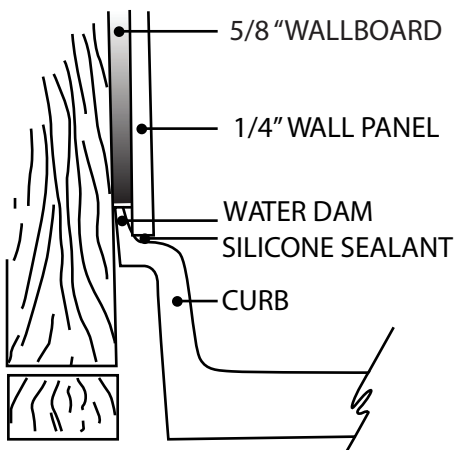

MERIDIAN SOLID SURFACE ONE-PIECE SHOWER BASE

Model # MSB6153675STVF

61.5 x 36.75 Accessible Front Trench Drain

- Integral shower floor and threshold for alcove installation
- Variable drain location with stainless steel trench cover
- Choose from a variety of solid colors and granite-patterned colors
- Textured flooring helps prevent slipping
- Tapered floor helps water flow to drain
- Rigid water barrier integrated into base
- Uses standard 2" NPS strainer assembly
- Certified by Home Innovation Research Labs to the harmonized CSA B45.5/IAPMO Z124
- Approved by the Massachusetts Board of Examiners of Plumbers and Gasfitters

Threshold Detail

Section Thru Waterdam

Special Note:

- Interpretation and enforcement of ADA guidelines varies from state to state. Please consult with your local enforcement agency prior to specifying or purchasing this product.