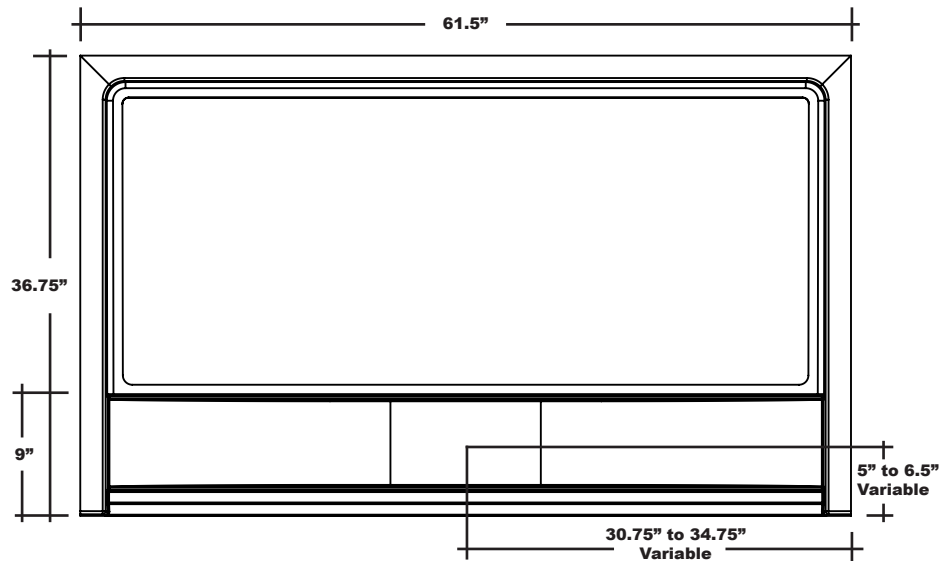

Section Thru Waterdam

Special Note:

- Interpretation and enforcement of ADA guidelines varies from state to state. Please consult with your local enforcement agency prior to specifying or purchasing this product.