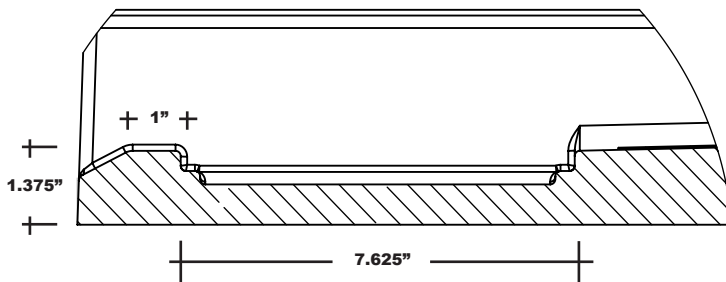

Threshold Detail