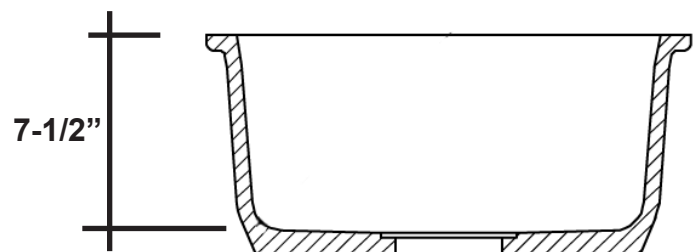

# MERIDIAN UNDERMOUNT KITCHEN & BAR SINKS

Model # MKS215  
Sink Weight 21 Lbs.

## # 215

- Meridian sinks are suitable for undermount applications in a variety of residential and light commercial environments
- Each sink is made from a homogeneous blend of polyester and acrylic polymers engineered to bring together performance and style in every application
- Non-porous surface resists mold, mildew, and stains
- This medium size single bowl is a perfect choice for an island or large bar sink or in combination with other single bowls to create your own custom design
- Approved by the Massachusetts Board of Examiners of Plumbers and Gasfitters