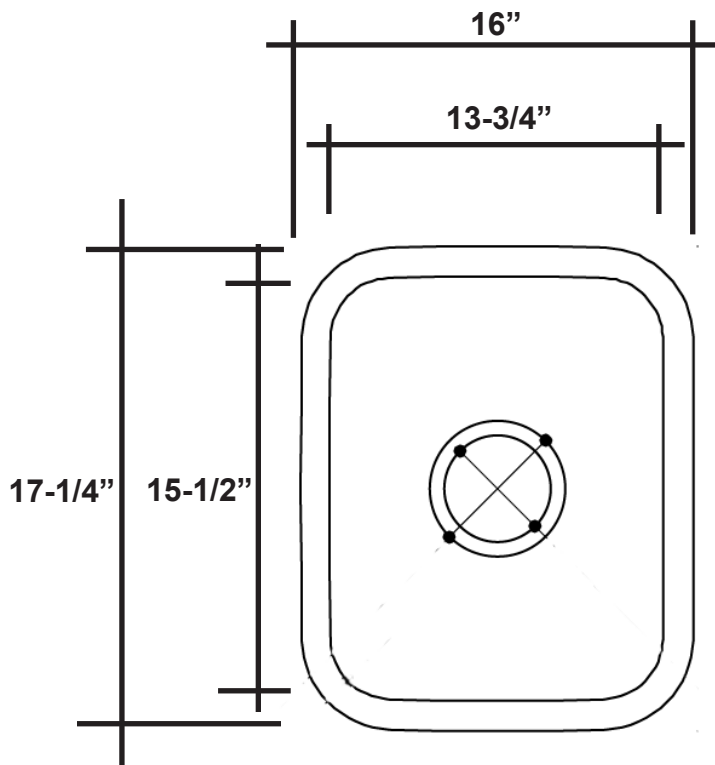

# MERIDIAN UNDERMOUNT KITCHEN & BAR SINKS

Model # MKS215  
Sink Weight 21 Lbs.

## # 215

- Meridian sinks are suitable for undermount applications in a variety of residential and light commercial environments
- Each sink is made from a homogeneous blend of polyester and acrylic polymers engineered to bring together performance and style in every application
- Non-porous surface resists mold, mildew, and stains
- This medium size single bowl is a perfect choice for an island or large bar sink or in combination with other single bowls to create your own custom design
- Approved by the Massachusetts Board of Examiners of Plumbers and Gasfitters