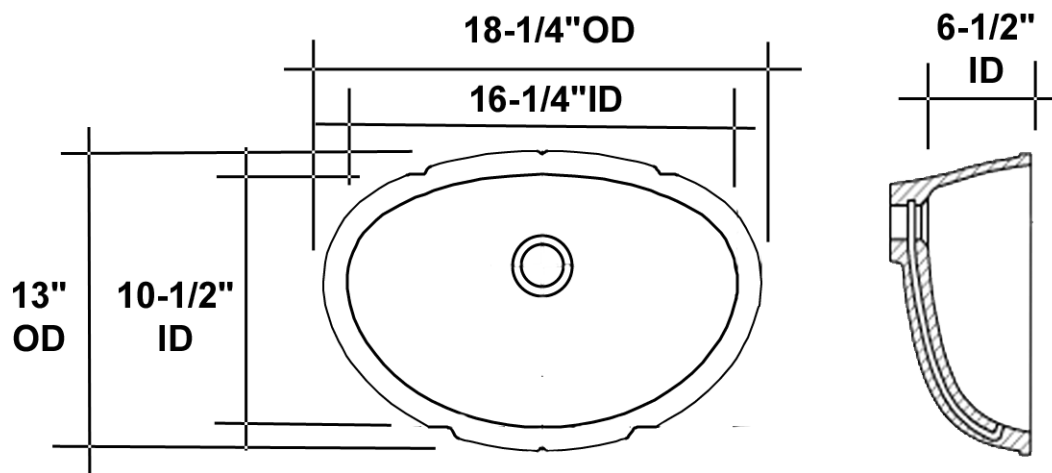

MERIDIAN SOLID SURFACE LAVATORY BOWL

#51 Lavatory Bowl

Model # MLB051
Sink Weight 13 Lbs.

- Non-Porous Surface Resists Mold, Mildew, and Stains
- Suitable for Undermount Applications in both Residential and Commercial Applications
- Approved by the Massachusetts Board of Examiners of Plumbers and Gasfitters
- Certified by Home Innovation Research Lab to the CSA 45.5-11/ IAPMO ANSI Z124-2011 standard