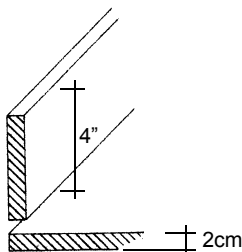

Detached Backsplash: