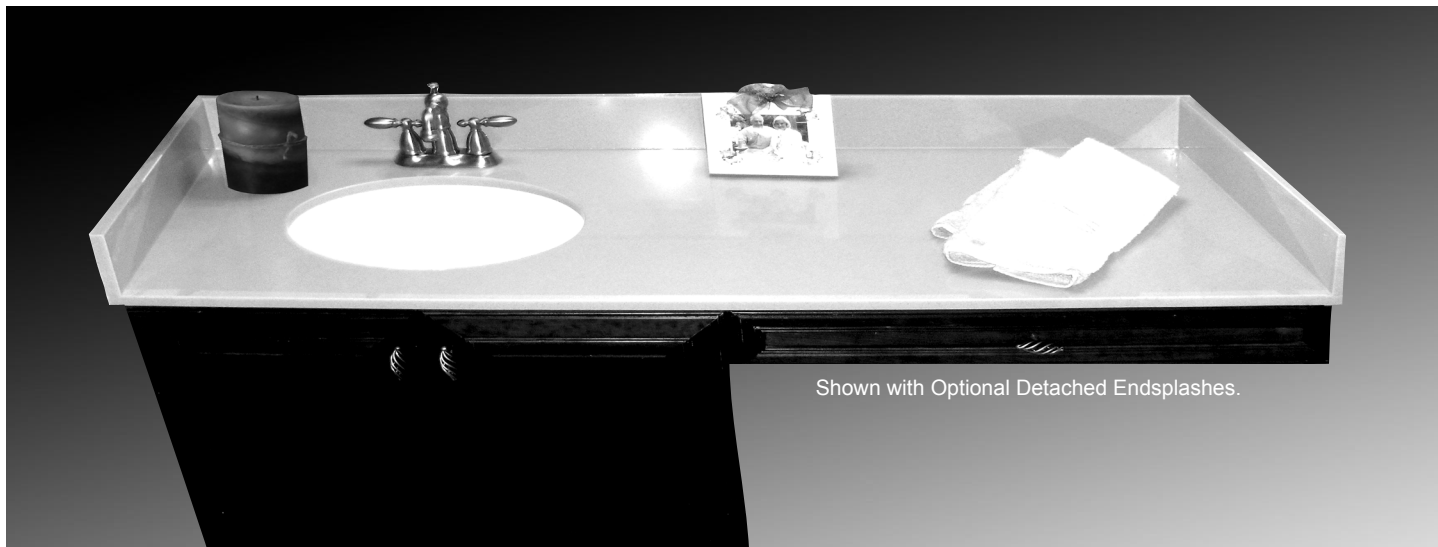

QUARTZ VANITY TOPS

Shown with Optional Detached Endsplashes.

Undermount Bowl Options:

22-1/4" Deep Tops

Overall Bowl Size: 18" x 15" Nominal

19" Deep Tops

Overall Bowl Size: 16" x 13" Nominal

- Available in 19" and 22-1/4" deep vanity tops at any length up to 118"
- Available with an undermount vitreous china bowl in color white or bisque
- 2cm nominal thickness (approx. 3/4" thick)
- Square eased edge profile on front and both sides
- Limited color palette. See price sheet for details
- 4" detached backsplash included
- Easy to clean surface does not promote mold or mildew
- Available detached right or left endsplash