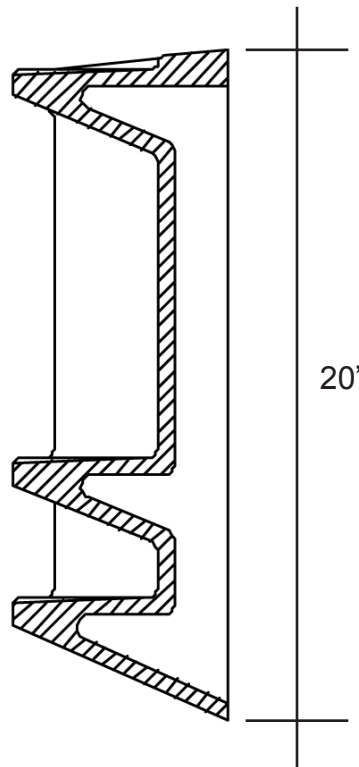

SHOWER WALL PANELS & ACCESSORIES

Meridian Solid Surface Corner Soap & Shampoo Caddy

- Non-Porous Surface Resists Mold, Mildew, and Stains
- Choose from a Variety of Solid Colors and Granite-Patterned Colors
- Offered in Matte Finish Standard

Model # MSACSC

Corner Bracket