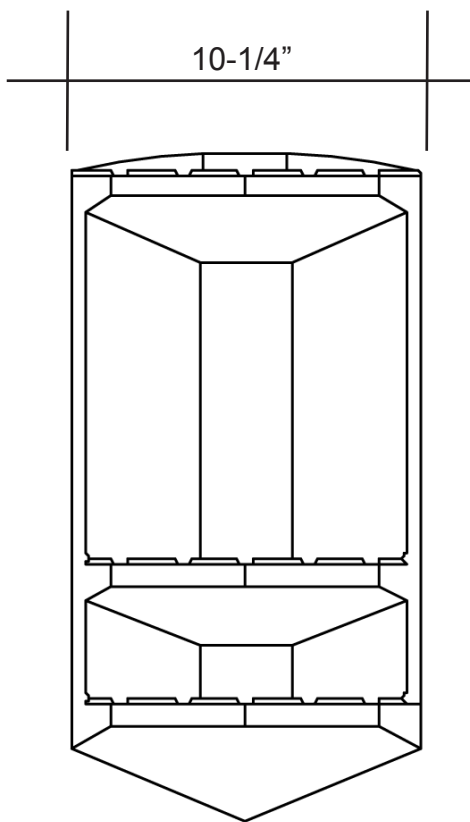

SHOWER WALL PANELS & ACCESSORIES

Meridian Solid Surface Corner Soap & Shampoo Caddy

- Non-Porous Surface Resists Mold, Mildew, and Stains
- Choose from a Variety of Solid Colors and Granite-Patterned Colors
- Offered in Matte Finish Standard

Model # MSACSC

Corner Bracket