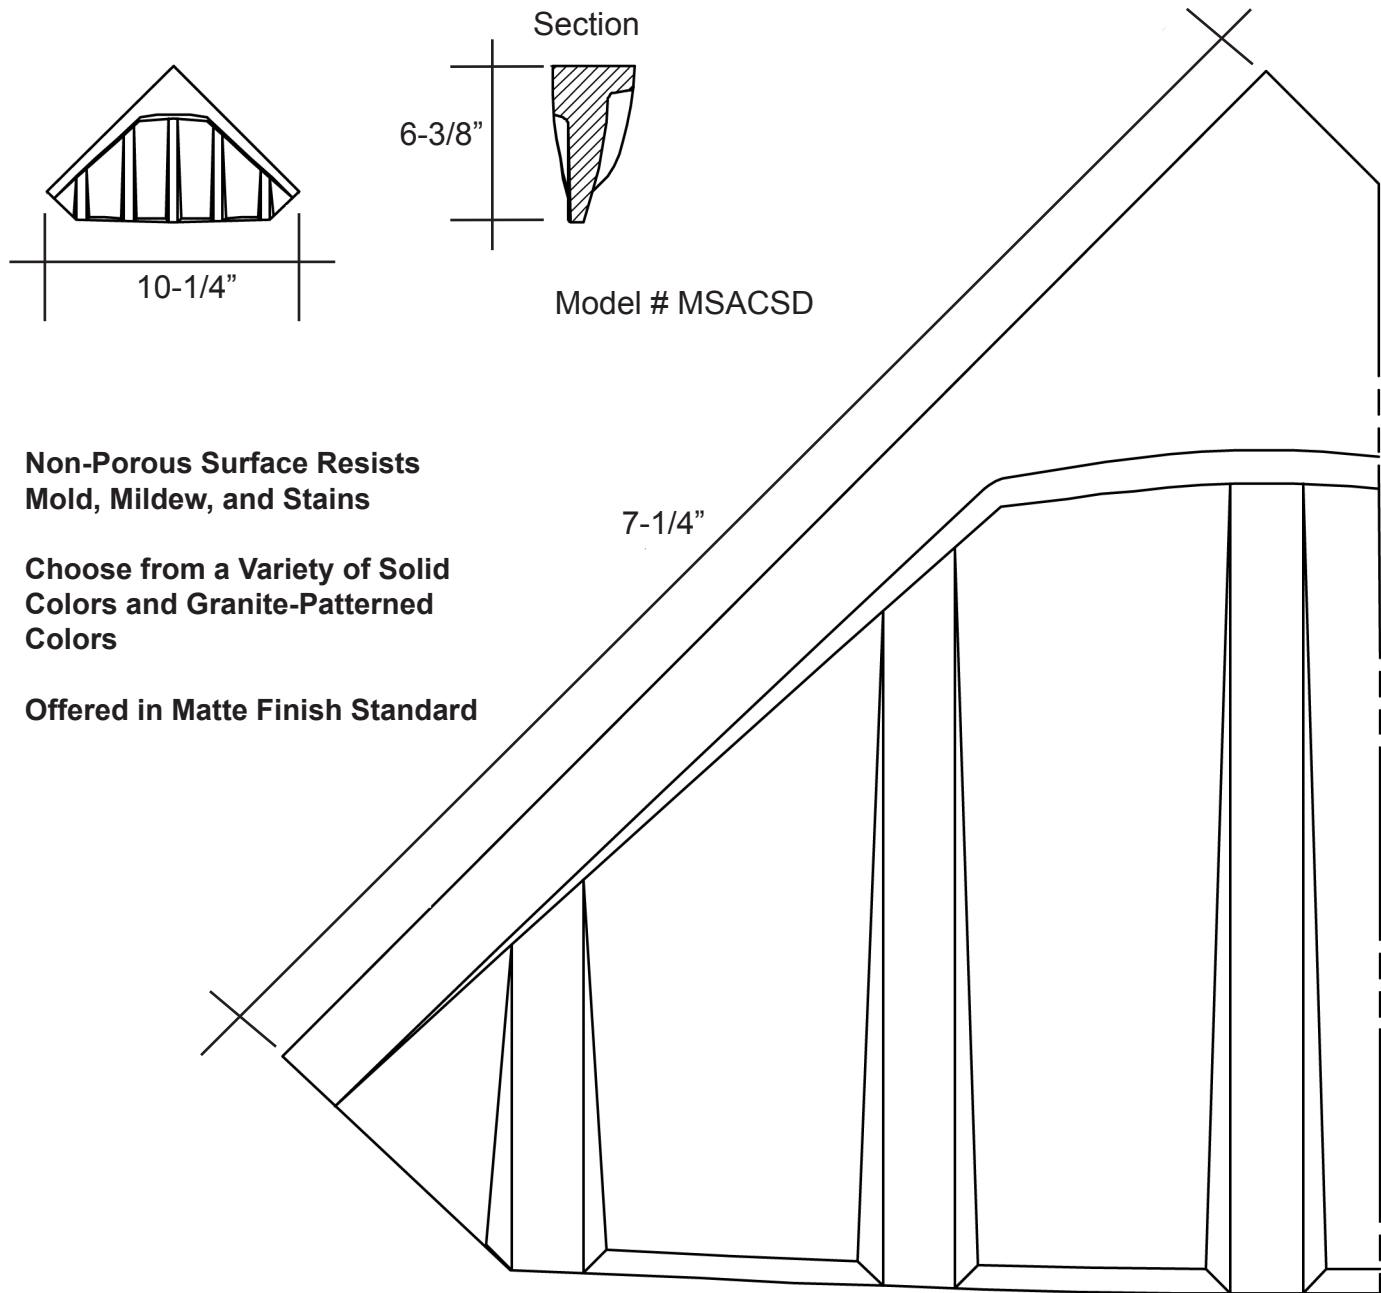

SHOWER WALL PANELS & ACCESSORIES

Meridian Solid Surface Corner Soap Dish

- **Non-Porous Surface Resists Mold, Mildew, and Stains**
- **Choose from a Variety of Solid Colors and Granite-Patterned Colors**
- **Offered in Matte Finish Standard**

Full size part plan