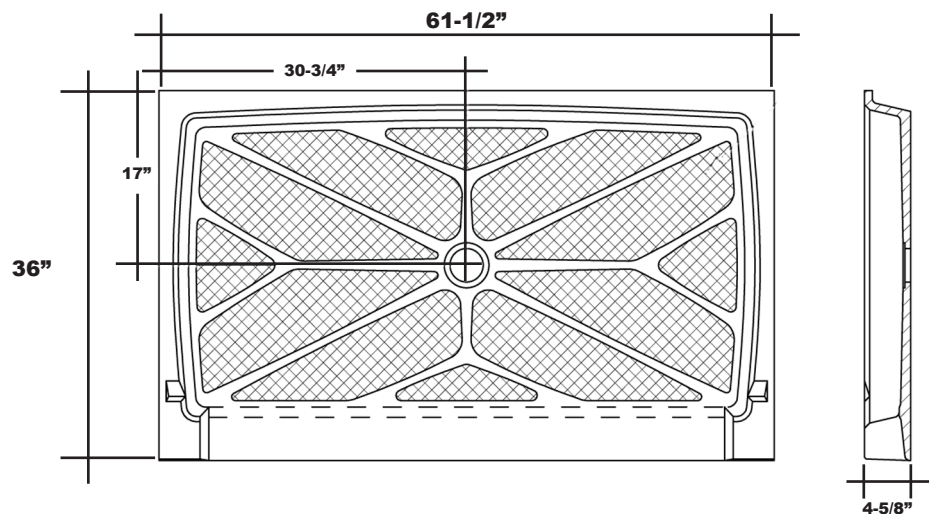

Section Thru Waterdam