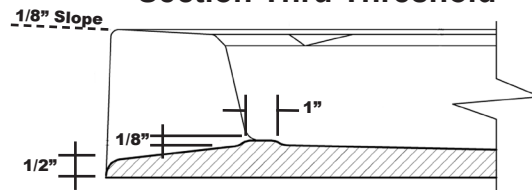

Section Thru Threshold

Special Note:

- Interpretation and enforcement of ADA guidelines varies from state to state. Please consult with your local enforcement agency prior to specifying or purchasing this product.

Massillon, OH 44647
330-837-2216