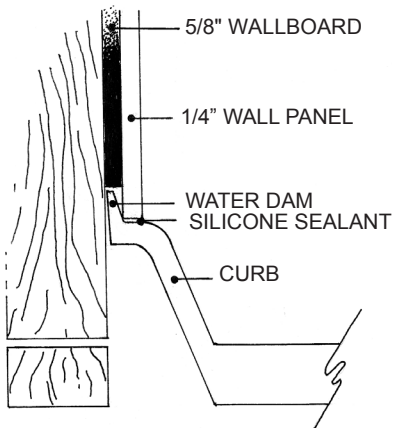

# MERIDIAN SOLID SURFACE ONE-PIECE SHOWER BASE

Model # MSB61536SACC

## 61.5" x 36" Accessible

- Integral shower floor and threshold for alcove installation
- Choose from a variety of solid colors and granite-patterned colors
- Easy to clean surface, does not promote mold or mildew
- Textured flooring helps prevent slipping
- Tapered floor helps water flow to drain
- Rigid water barrier integrated into base
- Uses standard 2" NPS strainer assembly
- Certified by Home Innovation Research Labs to the harmonized CSA B45.5/IAPMO Z124
- Approved by the Massachusetts Board of Examiners of Plumbers and Gasfitters

### Section Thru Waterdam

### Section Thru Threshold