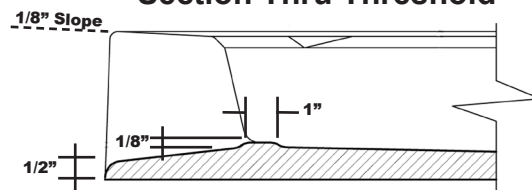

Section Thru Threshold

Special Note:

- Interpretation and enforcement of ADA guidelines varies from state to state. Please consult with your local enforcement agency prior to specifying or purchasing this product.

Massillon, OH 44647
330-837-2216