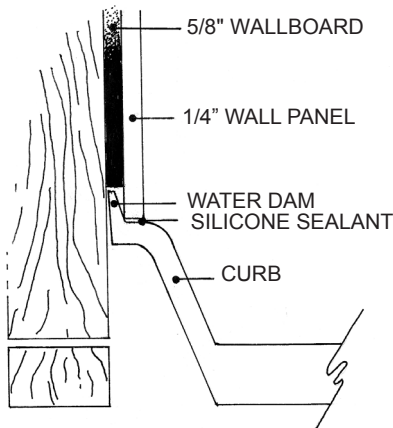

# MERIDIAN SOLID SURFACE ONE-PIECE SHOWER BASE

Model # MSB6036SACC

## 60" x 36" Accessible

- Integral shower floor and threshold for alcove installation
- Choose from a variety of solid colors and granite-patterned colors
- Easy to clean surface, does not promote mold or mildew
- Textured flooring helps prevent slipping
- Tapered floor helps water flow to drain
- Rigid water barrier integrated into base
- Uses standard 2" NPS strainer assembly
- Certified by Home Innovation Research Labs to the harmonized CSA B45.5/IAPMO Z124
- Approved by the Massachusetts Board of Examiners of Plumbers and Gasfitters

### Section Thru Waterdam

### Section Thru Threshold