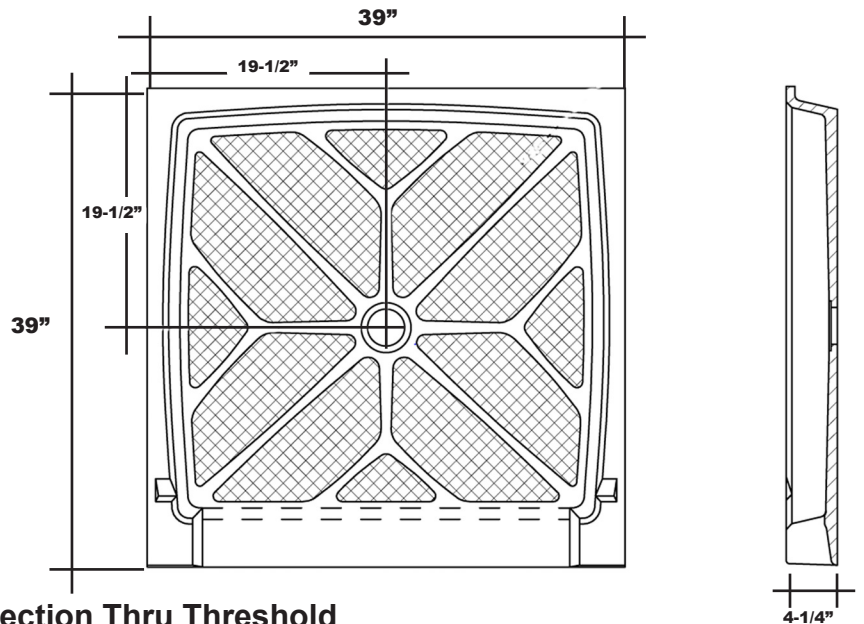

Section Thru Waterdam