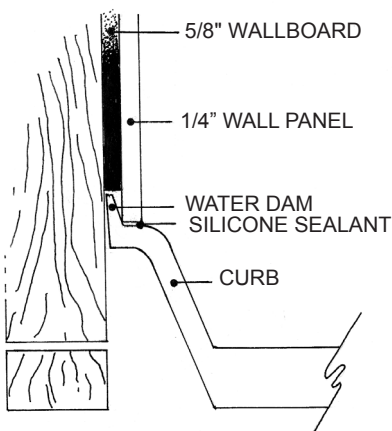

# MERIDIAN SOLID SURFACE ONE-PIECE SHOWER BASE

Model # MSB3939SACC

## 39" x 39" Accessible

- Integral shower floor and threshold for alcove installation
- Choose from a variety of solid colors and granite-patterned colors
- Easy to clean surface, does not promote mold or mildew
- Textured flooring helps prevent slipping
- Tapered floor helps water flow to drain
- Rigid water barrier integrated into base
- Uses standard 2" NPS strainer assembly
- Certified by Home Innovation Research Labs to the harmonized CSA B45.5/IAPMO Z124
- Approved by the Massachusetts Board of Examiners of Plumbers and Gasfitters

### Section Thru Waterdam

### Section Thru Threshold