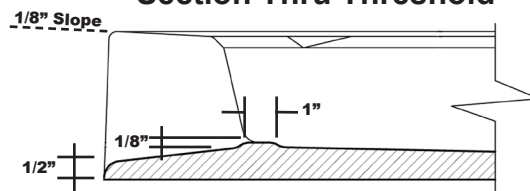

Section Thru Threshold