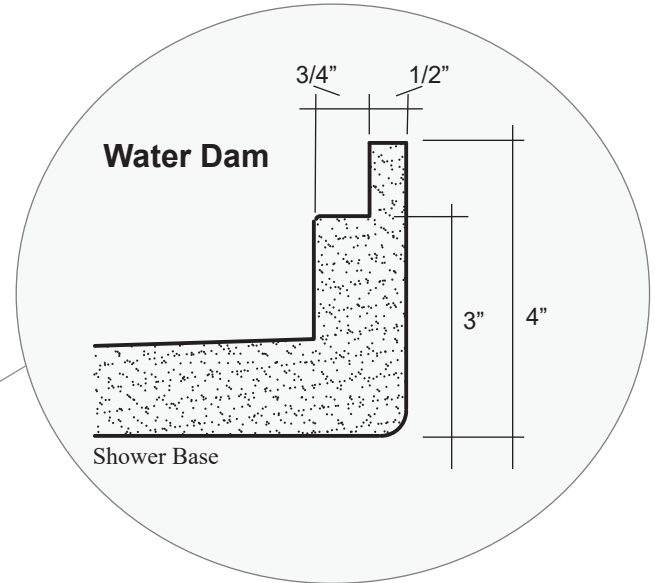

MERIDIAN SOLID SURFACE CUSTOM SHOWER BASE & THRESHOLD

Available Textured Surfaces:

- Pebble-Textured Base up to 118" x 70"
Model # MSB0000CP *
- Tile-Textured Base up to 116" x 92"
Model # MSB0000CT *

ELITE SERIES

Water dam is provided on all sides of the base when using the independent raised threshold

ELITE SERIES Independent Raised Threshold

Model # MSBTD00RA *

* Insert actual finished dimensions in place of the "0000."