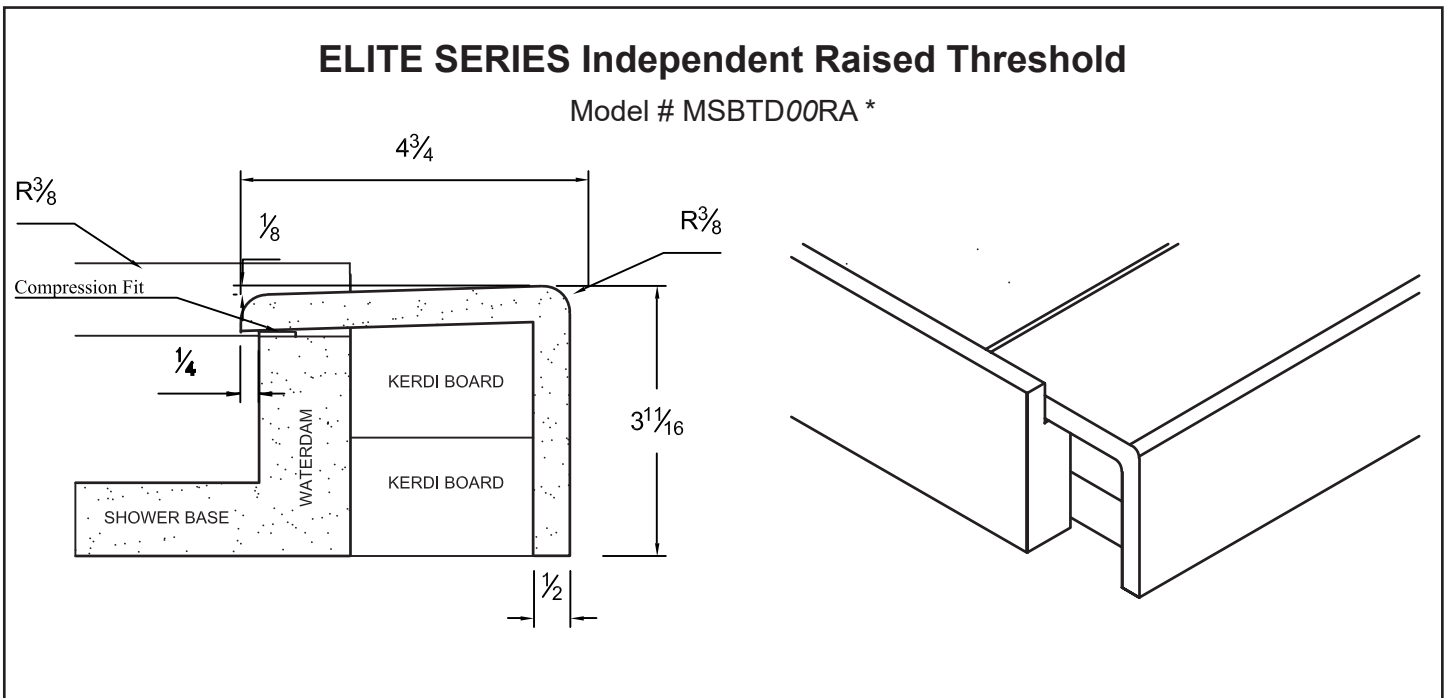

MERIDIAN SOLID SURFACE CUSTOM SHOWER BASE & THRESHOLD

Available Textured Surfaces:

- Pebble-Textured Base up to 118" x 70"
Model # MSB0000CP *
- Tile-Textured Base up to 116" x 92"
Model # MSB0000CT *

ELITE SERIES

Water dam is provided on all sides of the base when using the independent raised threshold

ELITE SERIES Independent Raised Threshold

Model # MSBTD00RA *

* Insert actual finished dimensions in place of the "0000."