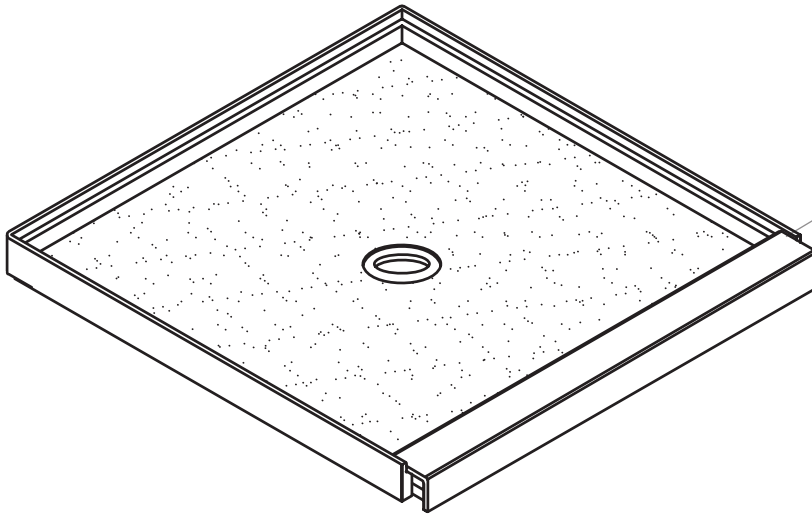

MERIDIAN SOLID SURFACE CUSTOM SHOWER BASE & THRESHOLD

Available Textured Surfaces:

- Pebble-Textured Base up to 118" x 70"
Model # MSB0000CP *
- Tile-Textured Base up to 116" x 92"
Model # MSB0000CT *

ELITE SERIES

Water dam is provided on all sides of the base when using the independent raised threshold

ELITE SERIES Independent Raised Threshold

Model # MSBTD00RA *

* Insert actual finished dimensions in place of the "0000."