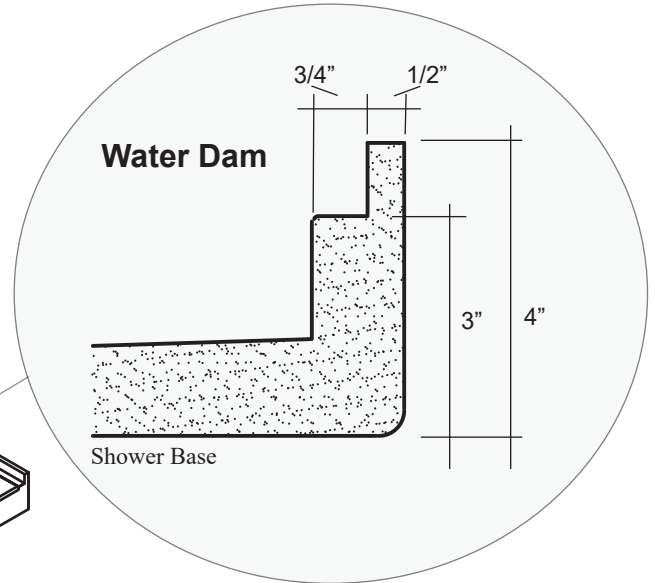

MERIDIAN SOLID SURFACE CUSTOM SHOWER BASE & THRESHOLD

Available Textured Surfaces:

- Pebble-Textured Base up to 118" x 70"
Model # MSB0000CP *
- Tile-Textured Base up to 116" x 92"
Model # MSB0000CT *

ELITE SERIES

Water dam is provided on all sides of the base when using the raised threshold

ELITE SERIES Integral Raised Threshold

Model # MSBT100RA *

* Insert actual finished dimensions in place of the "0000."

Massillon, OH 44648
330-837-2216