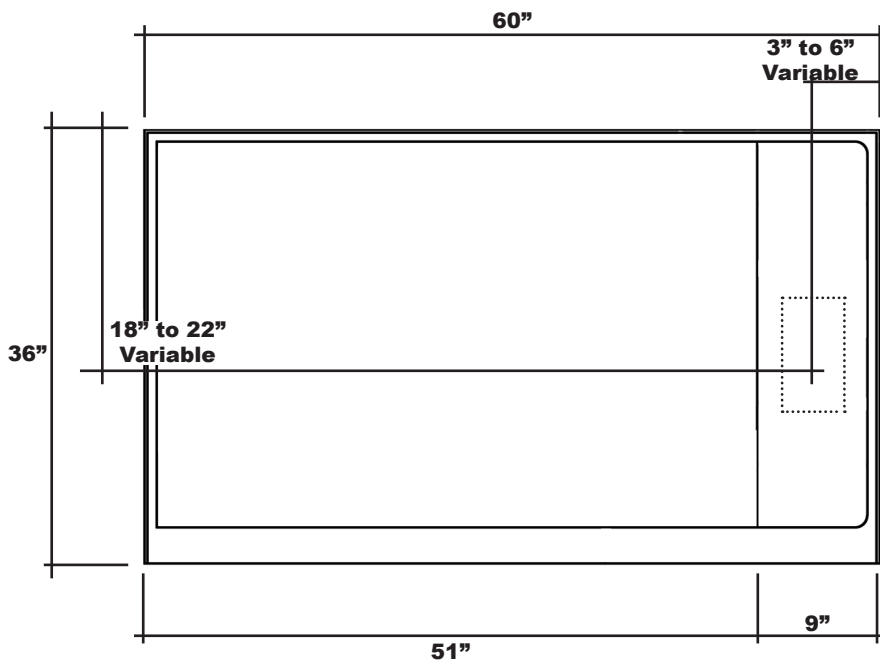

MERIDIAN SOLID SURFACE ONE-PIECE SHOWER BASE

Model # MSB6036STVR (Right-Drain)
Model # MSB6036STVL (Left-Drain)

60" x 36"

Variable End Trench Drain

Threshold Detail

- Integral shower floor and threshold for alcove installation
- Variable drain location with stainless steel trench cover
- Choose from a variety of solid colors and granite-patterned colors
- Easy to clean surface, does not promote mold or mildew
- Textured flooring helps prevent slipping
- Tapered floor helps water flow to drain
- Rigid water barrier integrated into base
- Uses standard 2" NPS strainer assembly
- Certified by Home Innovation Research Labs to the harmonized CSA B45.5/IAPMO Z124
- Approved by the Massachusetts Board of Examiners of Plumbers and Gasfitters

Section Thru Waterdam