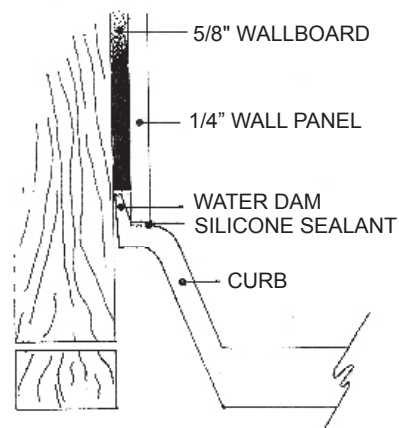

Section Thru Waterdam

Massillon, OH 44647
330-837-2216

www.TowerShowers.com

www.TowerSinks.com

www.TowerSurfaces.com