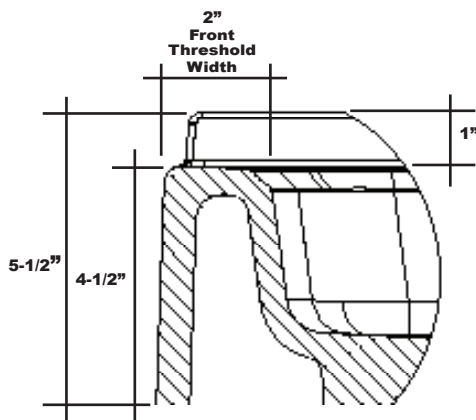

MERIDIAN SOLID SURFACE ONE-PIECE SHOWER BASE

Model #MSB4834SVOL(Left-Drain)
 Model #MSB4834SVOR(Right-Drain)

48" x 34" Variable Offset Drain

Threshold Detail

- Integral shower floor and threshold for alcove installation
- Choose from a variety of solid colors and granite-patterned colors
- Offset drain configuration allows base to be used for right or left drain installation
- Shower floor drains toward 6" drain area allowing for drain orifice to be added anywhere within the 6" drain area
- Easy to clean surface, does not promote mold or mildew
- Textured flooring helps prevent slipping
- Tapered floor helps water flow to drain
- Rigid water barrier integrated into base
- Uses standard 2" NPS strainer assembly
- Certified by Home Innovation Research Labs to the harmonized CSA B45.5/IAPMO Z124
- Approved by the Massachusetts Board of Examiners of Plumbers and Gasfitters