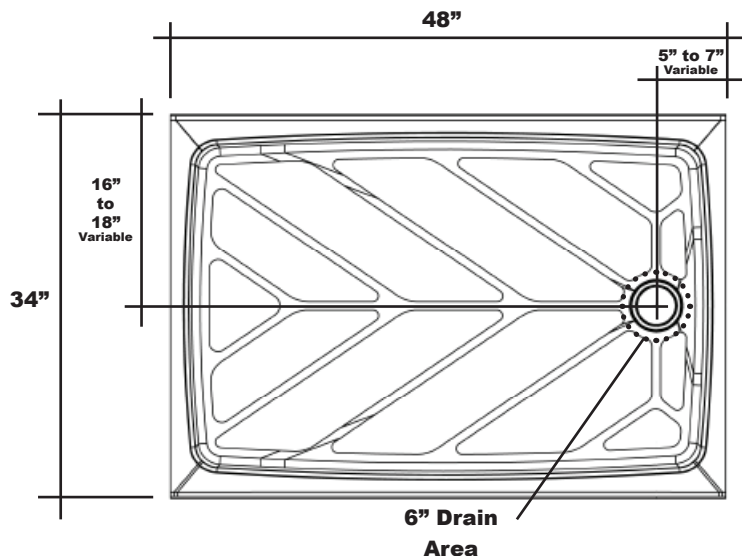

MERIDIAN SOLID SURFACE ONE-PIECE SHOWER BASE

Model #MSB4834SVOL(Left-Drain)
 Model #MSB4834SVOR(Right-Drain)

48" x 34" Variable Offset Drain

Threshold Detail

- Integral shower floor and threshold for alcove installation
- Choose from a variety of solid colors and granite-patterned colors
- Offset drain configuration allows base to be used for right or left drain installation
- Shower floor drains toward 6" drain area allowing for drain orifice to be added anywhere within the 6" drain area
- Easy to clean surface, does not promote mold or mildew
- Textured flooring helps prevent slipping
- Tapered floor helps water flow to drain
- Rigid water barrier integrated into base
- Uses standard 2" NPS strainer assembly
- Certified by Home Innovation Research Labs to the harmonized CSA B45.5/IAPMO Z124
- Approved by the Massachusetts Board of Examiners of Plumbers and Gasfitters