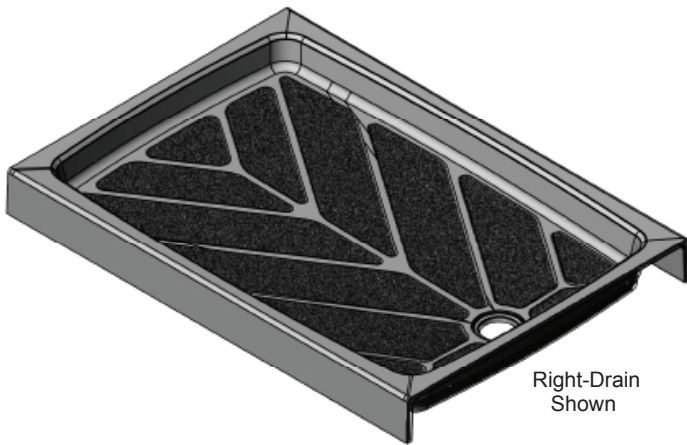

MERIDIAN SOLID SURFACE ONE-PIECE SHOWER BASE

Model #MSB4834SVOL(Left-Drain)
 Model #MSB4834SVOR(Right-Drain)

48" x 34" Variable Offset Drain

Threshold Detail

- Integral shower floor and threshold for alcove installation
- Choose from a variety of solid colors and granite-patterned colors
- Offset drain configuration allows base to be used for right or left drain installation
- Shower floor drains toward 6" drain area allowing for drain orifice to be added anywhere within the 6" drain area
- Easy to clean surface, does not promote mold or mildew
- Textured flooring helps prevent slipping
- Tapered floor helps water flow to drain
- Rigid water barrier integrated into base
- Uses standard 2" NPS strainer assembly
- Certified by Home Innovation Research Labs to the harmonized CSA B45.5/IAPMO Z124
- Approved by the Massachusetts Board of Examiners of Plumbers and Gasfitters