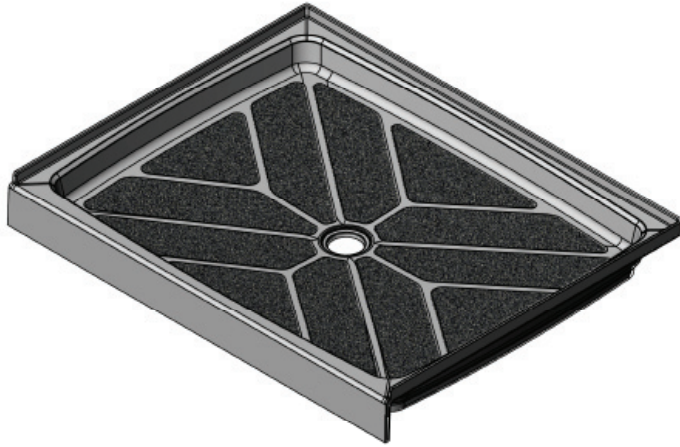

# MERIDIAN SOLID SURFACE ONE-PIECE SHOWER BASE

**48" x 33.5"**

## Variable Center Drain

Model # MSB48335SV

- Integral shower floor and threshold for alcove installation
- Choose from a variety of solid colors and granite-patterned colors
- Shower floor drains toward 6" drain area allowing for drain orifice to be added anywhere within the 6" drain area
- Easy to clean surface, does not promote mold or mildew
- Textured flooring helps prevent slipping
- Tapered floor helps water flow to drain
- Rigid water barrier integrated into base
- Uses standard 2" NPS strainer assembly
- Certified by Home Innovation Research Labs to the harmonized CSA B45.5/IAPMO Z124
- Approved by the Massachusetts Board of Examiners of Plumbers and Gasfitters