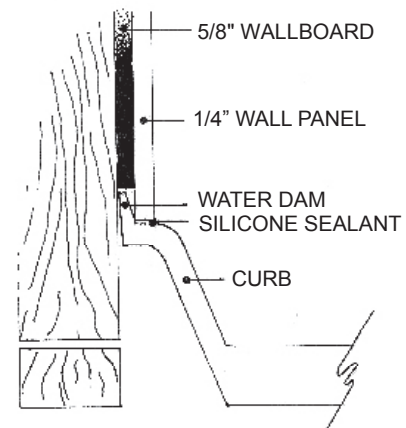

Section Thru Waterdam

Massillon, OH 44647
330-837-2216

www.TowerShowers.com

www.TowerSinks.com

TOWER
INDUSTRIES

www.TowerSurfaces.com