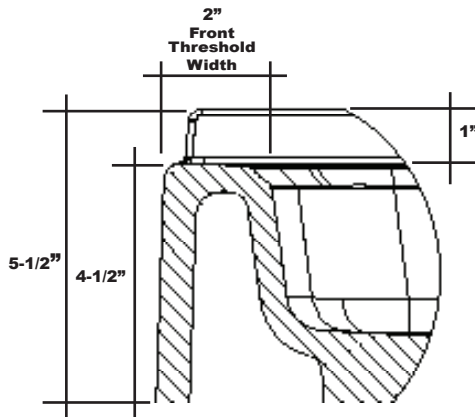

Threshold Detail