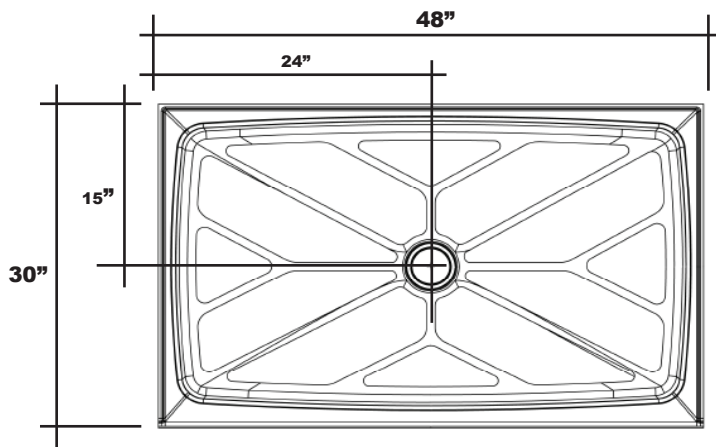

Threshold Detail