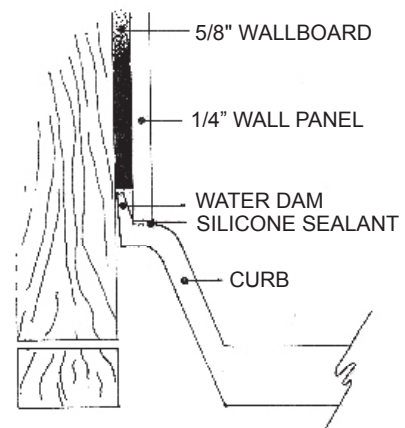

Section Thru Waterdam

Massillon, OH 44647
330-837-2216

www.TowerShowers.com

www.TowerSinks.com

TOWER
INDUSTRIES
www.TowerSurfaces.com