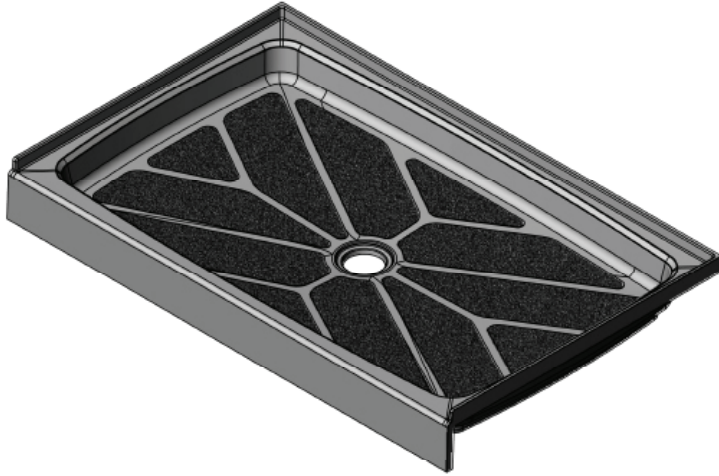

MERIDIAN SOLID SURFACE ONE-PIECE SHOWER BASE

48" x 30"

Model #MSB4830S

- Integral shower floor and threshold for alcove installation
- Choose from a variety of solid colors and granite-patterned colors
- Easy to clean surface, does not promote mold or mildew
- Textured flooring helps prevent slipping
- Tapered floor helps water flow to drain
- Rigid water barrier integrated into base
- Uses standard 2" NPS strainer assembly
- Certified by Home Innovation Research Labs to the harmonized CSA B45.5/IAPMO Z124
- Approved by the Massachusetts Board of Examiners of Plumbers and Gasfitters