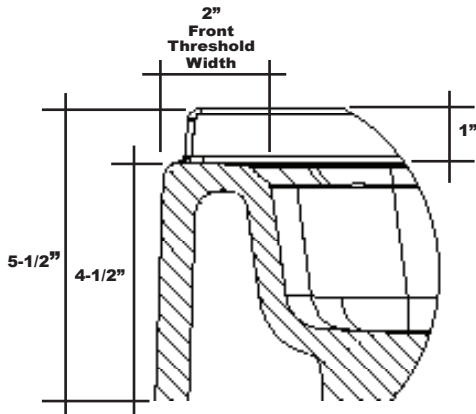

Threshold Detail