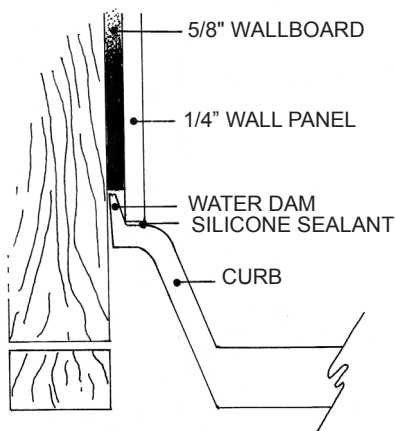

Section Thru Waterdam

Massillon, OH 44647
330-837-2216

www.TowerShowers.com

www.TowerSinks.com

www.TowerSurfaces.com