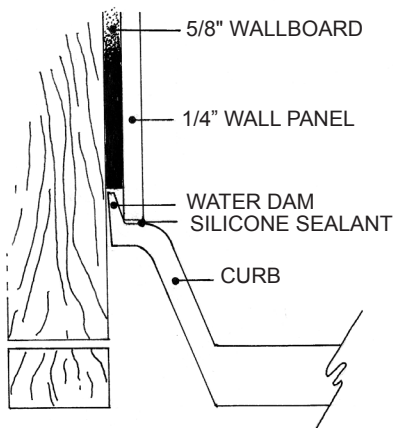

MERIDIAN SOLID SURFACE ONE-PIECE SHOWER BASE

Model # MSB4242S

42" x 42"

- Integral shower floor and threshold for alcove installation
- Choose from a variety of solid colors and granite-patterned colors
- Easy to clean surface, does not promote mold or mildew
- Textured flooring helps prevent slipping
- Tapered floor helps water flow to drain
- Rigid water barrier integrated into base
- Uses standard 2" NPS strainer assembly
- Certified by Home Innovation Research Labs to the harmonized CSA B45.5/IAPMO Z124
- Approved by the Massachusetts Board of Examiners of Plumbers and Gasfitters

Section Thru Waterdam

Massillon, OH 44647
330-837-2216

www.TowerShowers.com

www.TowerSinks.com

TOWER
INDUSTRIES
www.TowerSurfaces.com