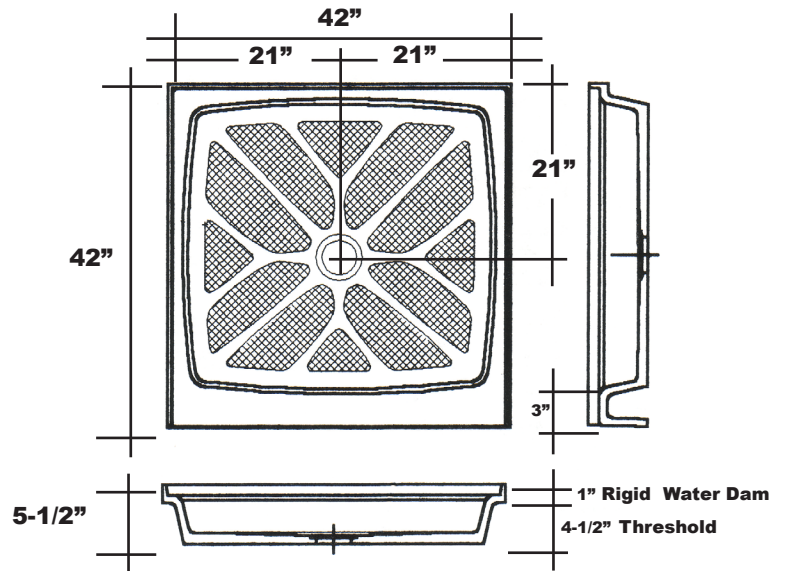

MERIDIAN SOLID SURFACE ONE-PIECE SHOWER BASE

Model # MSB4242S

42" x 42"

- Integral shower floor and threshold for alcove installation
- Choose from a variety of solid colors and granite-patterned colors
- Easy to clean surface, does not promote mold or mildew
- Textured flooring helps prevent slipping
- Tapered floor helps water flow to drain
- Rigid water barrier integrated into base
- Uses standard 2" NPS strainer assembly
- Certified by Home Innovation Research Labs to the harmonized CSA B45.5/IAPMO Z124
- Approved by the Massachusetts Board of Examiners of Plumbers and Gasfitters

Section Thru Waterdam

Massillon, OH 44647
330-837-2216

www.TowerShowers.com

www.TowerSinks.com

TOWER
INDUSTRIES
www.TowerSurfaces.com