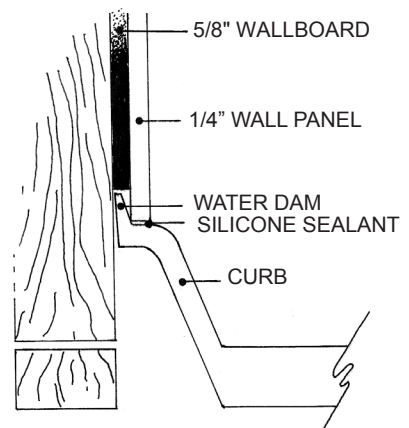

Section Thru Waterdam

Massillon, OH 44647
330-837-2216

www.TowerShowers.com

www.TowerSinks.com

TOWER
INDUSTRIES

www.TowerSurfaces.com