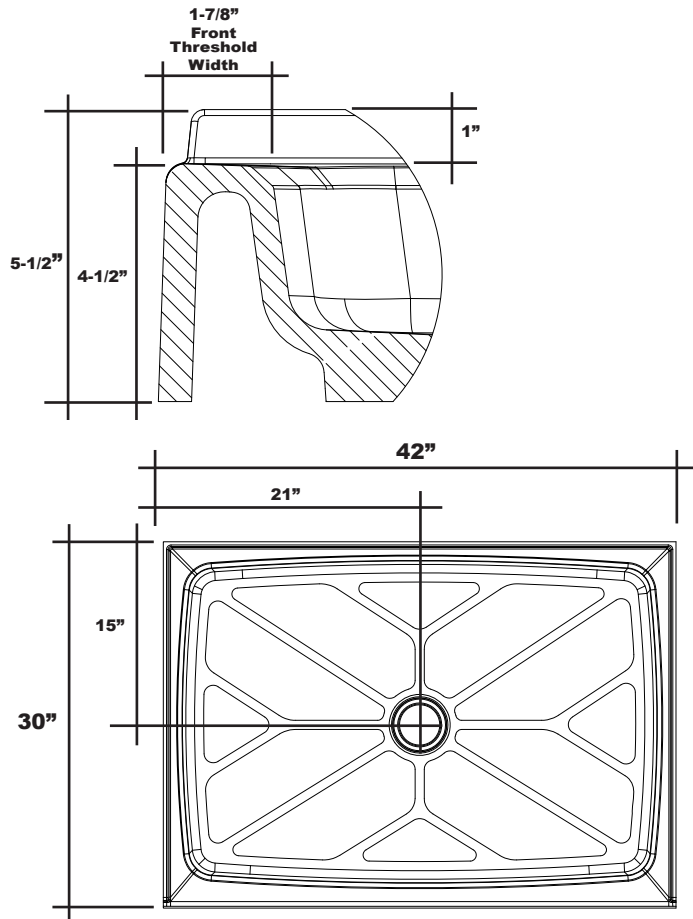

Threshold Detail