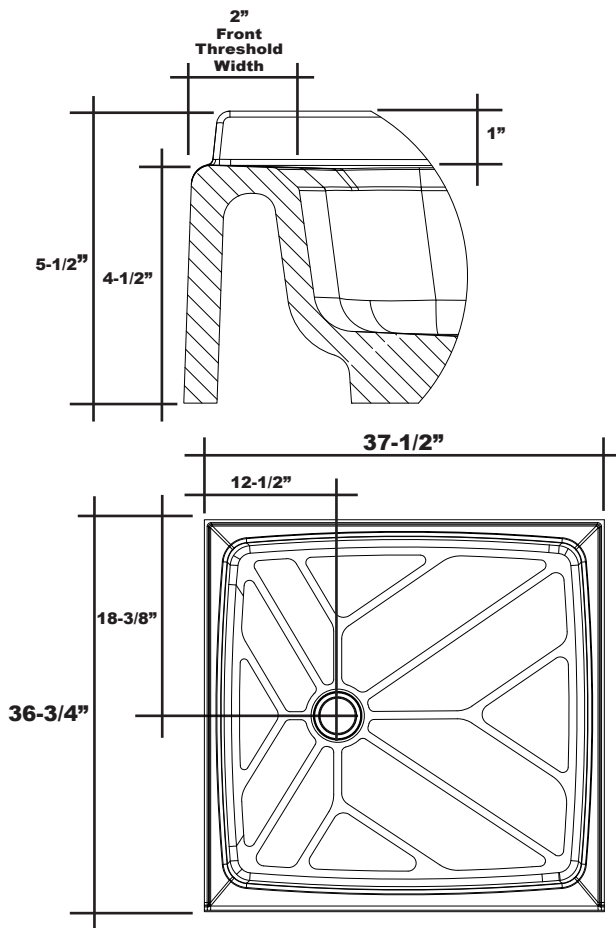

# MERIDIAN SOLID SURFACE ONE-PIECE SHOWER BASE

## 37.5" x 36.75" Offset Drain

Model # MSB3753675SOL (Left-Hand)  
Model # MSB3753675SOR (Right-Hand)

- Integral shower floor and threshold for alcove installation
- Choose from a variety of solid colors and granite-patterned colors
- Offset drain configuration allows base to be used for right or left drain installation
- Easy to clean surface, does not promote mold or mildew
- Textured flooring helps prevent slipping
- Tapered floor helps water flow to drain
- Rigid water barrier integrated into base
- Uses standard 2" NPS strainer assembly
- Certified by Home Innovation Research Labs to the harmonized CSA B45.5/IAPMO Z124
- Approved by the Massachusetts Board of Examiners of Plumbers and Gasfitters

### Threshold Detail