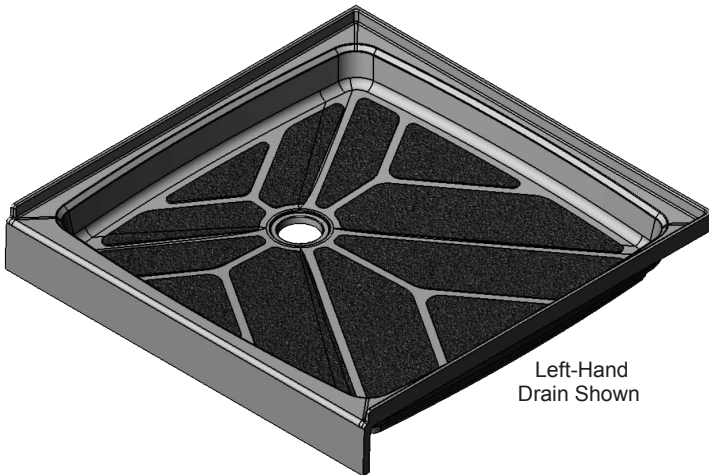

# MERIDIAN SOLID SURFACE ONE-PIECE SHOWER BASE

## 37.5" x 36.75" Offset Drain

Model # MSB3753675SOL (Left-Hand)  
Model # MSB3753675SOR (Right-Hand)

- Integral shower floor and threshold for alcove installation
- Choose from a variety of solid colors and granite-patterned colors
- Offset drain configuration allows base to be used for right or left drain installation
- Easy to clean surface, does not promote mold or mildew
- Textured flooring helps prevent slipping
- Tapered floor helps water flow to drain
- Rigid water barrier integrated into base
- Uses standard 2" NPS strainer assembly
- Certified by Home Innovation Research Labs to the harmonized CSA B45.5/IAPMO Z124
- Approved by the Massachusetts Board of Examiners of Plumbers and Gasfitters