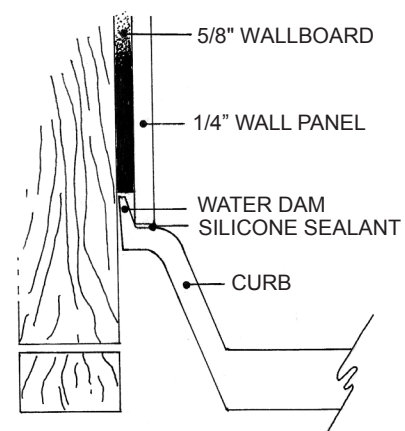

Section Thru Waterdam

Massillon, OH 44647
330-837-2216

www.TowerShowers.com

www.TowerSinks.com

TOWER
INDUSTRIES

www.TowerSurfaces.com