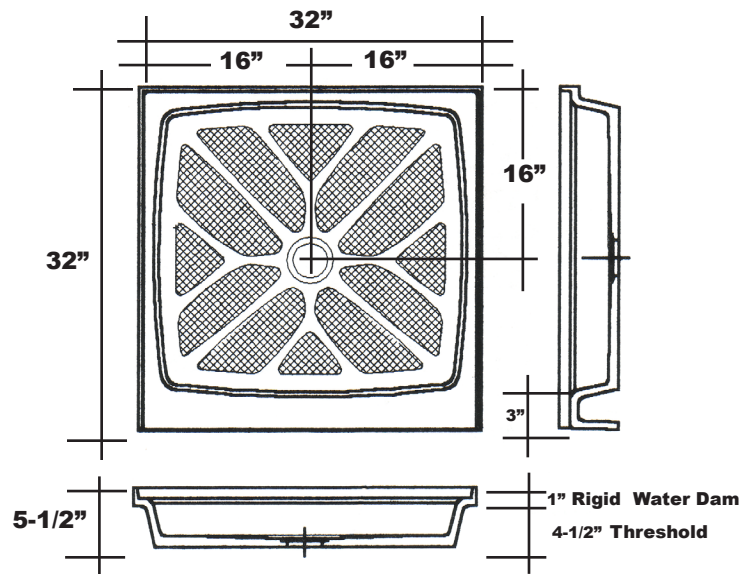

Section Thru Waterdam

Massillon, OH 44647
330-837-2216

www.TowerShowers.com

www.TowerSinks.com

TOWER
INDUSTRIES
www.TowerSurfaces.com