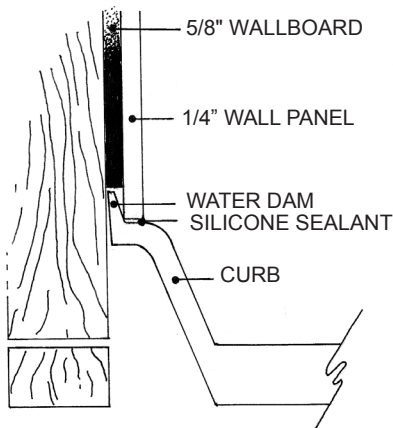

Section Thru Waterdam

Massillon, OH 44647
330-837-2216

www.TowerShowers.com

www.TowerSinks.com

TOWER
INDUSTRIES
www.TowerSurfaces.com