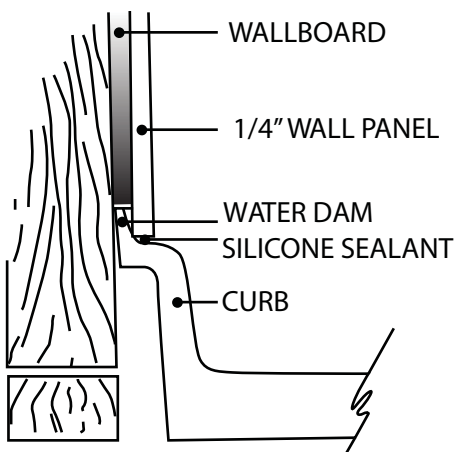

MERIDIAN SOLID SURFACE ONE-PIECE SHOWER BASE

Model # MSB3753675STVF

37.5" x 36.75"
Accessible
Front Trench Drain

- Integral shower floor and threshold for alcove installation
- Variable drain location with stainless steel trench cover
- Choose from a variety of solid colors and granite-patterned colors
- Textured flooring helps prevent slipping
- Tapered floor helps water flow to drain
- Rigid water barrier integrated into base
- Uses standard 2" NPS strainer assembly
- Certified by Home Innovation Research Labs to the harmonized CSA B45.5/IAPMO Z124
- Approved by the Massachusetts Board of Examiners of Plumbers and Gasfitters

Threshold Detail

Section Thru Waterdam

Special Note:

- Interpretation and enforcement of ADA guidelines varies from state to state. Please consult with your local enforcement agency prior to specifying or purchasing this product.