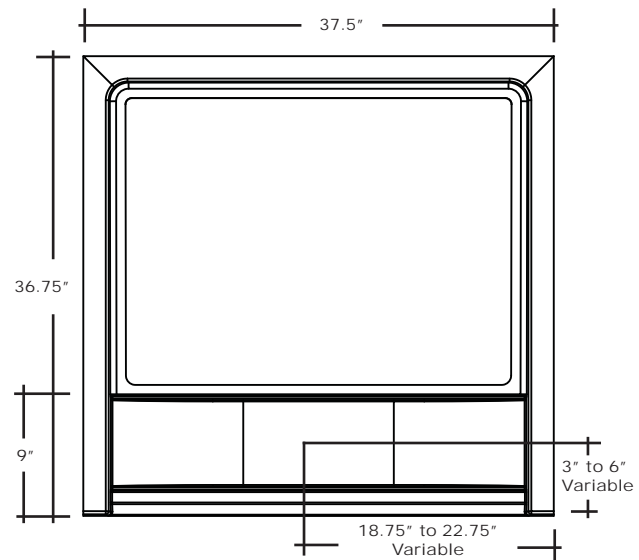

Special Note:

- Interpretation and enforcement of ADA guidelines varies from state to state. Please consult with your local enforcement agency prior to specifying or purchasing this product.