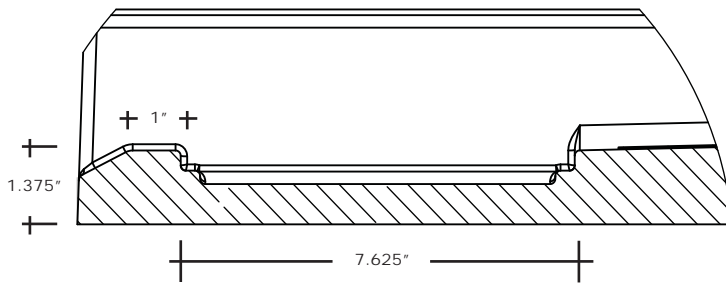

- Integral shower floor and threshold for alcove installation
- Variable drain location with stainless steel trench cover
- Choose from a variety of solid colors and granite-patterned colors
- Textured flooring helps prevent slipping
- Tapered floor helps water flow to drain
- Rigid water barrier integrated into base
- Uses standard 2" NPS strainer assembly
- Certified by Home Innovation Research Labs to the harmonized CSA B45.5/IAPMO Z124
- Approved by the Massachusetts Board of Examiners of Plumbers and Gasfitters

Threshold Detail