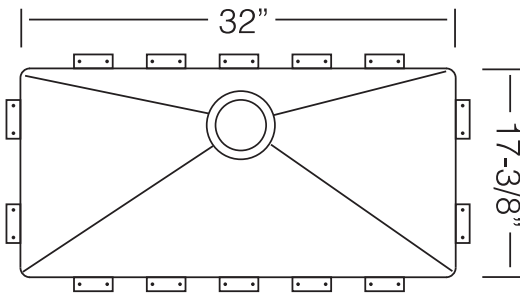

TOPZERO®

RETRO TZ RS814

Seamless Edge Stainless Steel Sink

GENERAL

Fine quality sink bowls formed of 18 gauge BA 304 18/10 nickel bearing stainless steel.

DESIGN FEATURES

Bowl Depth : 10"
Finish : Soft Satin Finish
Underside : Sound absorbing pads and special paint
Drain Opening : 3-1/2"

OPTIONAL ACCESSORIES

Stainless Steel Bottom Grid
Bamboo Cutting Board

SINK DIMENSIONS (INCHES)

SPECIFICATIONS

"U.S. and Foreign Patents Pending"

INSTALLATION PROFILE*

Watch the TopZero Sink
Installation video on [YouTube](#)