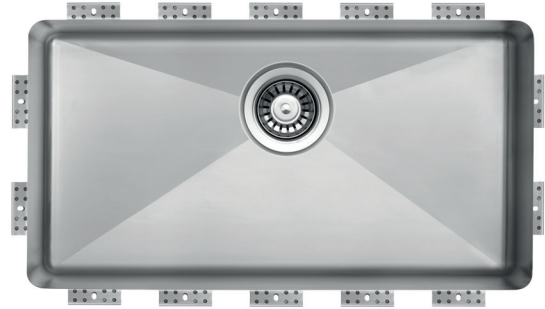

TOPZERO®

RETRO TZ RS814

Seamless Edge Stainless Steel Sink

GENERAL

Fine quality sink bowls formed of 18 gauge BA 304 18/10 nickel bearing stainless steel.

DESIGN FEATURES

Bowl Depth : 10"
Finish : Soft Satin Finish
Underside : Sound absorbing pads and special paint
Drain Opening : 3-1/2"

OPTIONAL ACCESSORIES

Stainless Steel Bottom Grid
Bamboo Cutting Board

SINK DIMENSIONS (INCHES)

SPECIFICATIONS

"U.S. and Foreign Patents Pending"

INSTALLATION PROFILE*

Watch the TopZero Sink
Installation video on [YouTube](#)