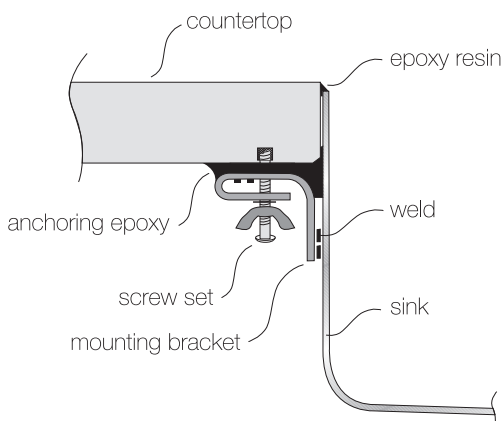

TOPZERO®

RETRO TZ RS814

Seamless Edge Stainless Steel Sink

GENERAL

Fine quality sink bowls formed of 18 gauge BA 304 18/10 nickel bearing stainless steel.

DESIGN FEATURES

Bowl Depth : 10"
Finish : Soft Satin Finish
Underside : Sound absorbing pads and special paint
Drain Opening : 3-1/2"

OPTIONAL ACCESSORIES

Stainless Steel Bottom Grid
Bamboo Cutting Board

SINK DIMENSIONS (INCHES)

SPECIFICATIONS

"U.S. and Foreign Patents Pending"

INSTALLATION PROFILE*

Watch the TopZero Sink
Installation video on [YouTube](#)