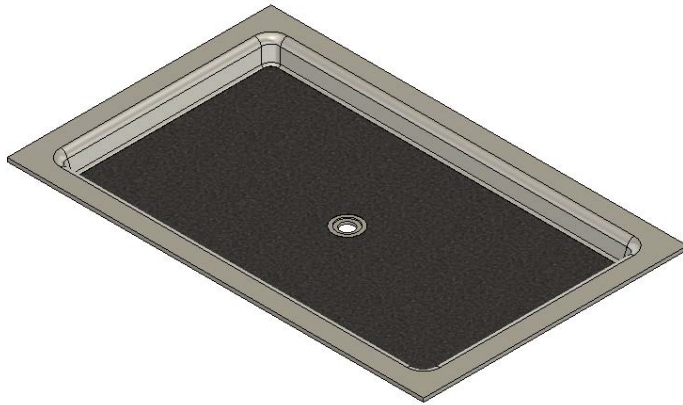

MERIDIAN SOLID SURFACE ONE-PIECE SHOWER BASE

Model #MSB6743SU

67" X 43"
Center Drain

Variable Threshold Detail

- Integral shower floor and threshold for alcove installation
- Choose from a variety of solid colors and granite-patterned colors
- Easy to clean surface, does not promote mold or mildew
- Textured flooring helps prevent slipping
- Tapered floor helps water flow to drain
- Rigid water barrier integrated into base
- Uses standard 2" NPS strainer assembly
- Certified by Home Innovation Research Labs to the harmonized CSA B45.5/IAPMO Z124
- Approved by the Massachusetts Board of Examiners of Plumbers and Gasfitters