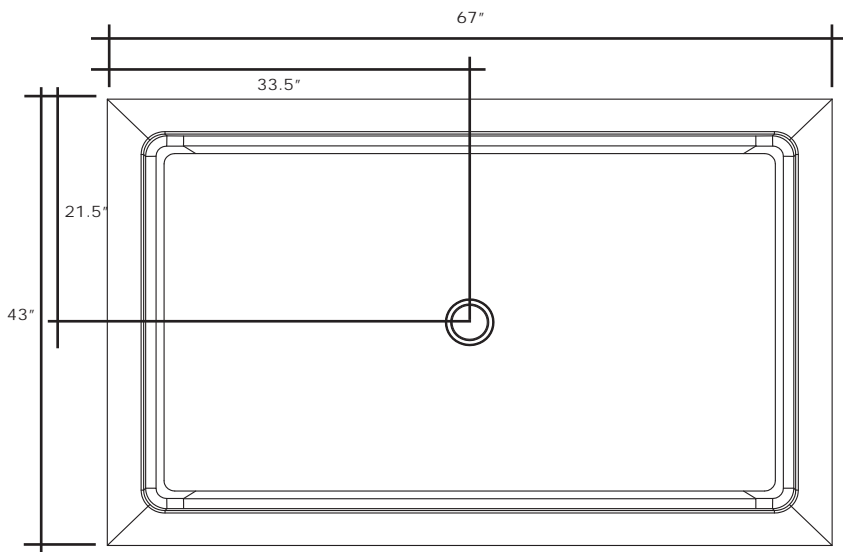

MERIDIAN SOLID SURFACE ONE-PIECE SHOWER BASE

Model #MSB6743SU

67" X 43"
Center Drain

Variable Threshold Detail

- Integral shower floor and threshold for alcove installation
- Choose from a variety of solid colors and granite-patterned colors
- Easy to clean surface, does not promote mold or mildew
- Textured flooring helps prevent slipping
- Tapered floor helps water flow to drain
- Rigid water barrier integrated into base
- Uses standard 2" NPS strainer assembly
- Certified by Home Innovation Research Labs to the harmonized CSA B45.5/IAPMO Z124
- Approved by the Massachusetts Board of Examiners of Plumbers and Gasfitters