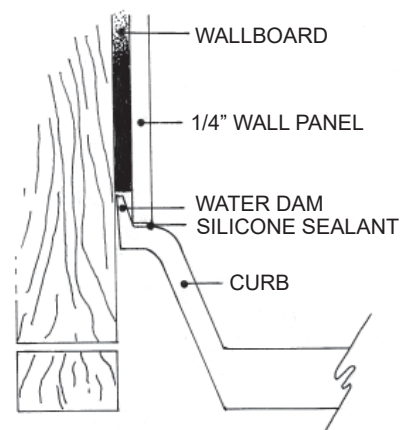

Section Thru Waterdam

Massillon, OH 44647
330-837-2216