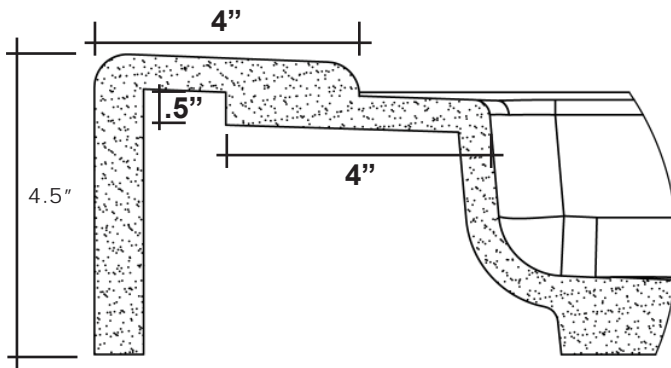

MERIDIAN SOLID SURFACE ONE-PIECE SHOWER BASE

Model #MSB6743SU

67" X 43"
Center Drain

Variable Threshold Detail

- Integral shower floor and threshold for alcove installation
- Choose from a variety of solid colors and granite-patterned colors
- Easy to clean surface, does not promote mold or mildew
- Textured flooring helps prevent slipping
- Tapered floor helps water flow to drain
- Rigid water barrier integrated into base
- Uses standard 2" NPS strainer assembly
- Certified by Home Innovation Research Labs to the harmonized CSA B45.5/IAPMO Z124
- Approved by the Massachusetts Board of Examiners of Plumbers and Gasfitters