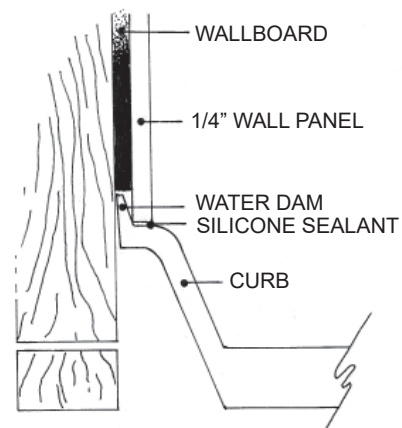

Section Thru Waterdam

Massillon, OH 44647
330-837-2216

www.TowerShowers.com

www.TowerSinks.com

www.TowerSurfaces.com