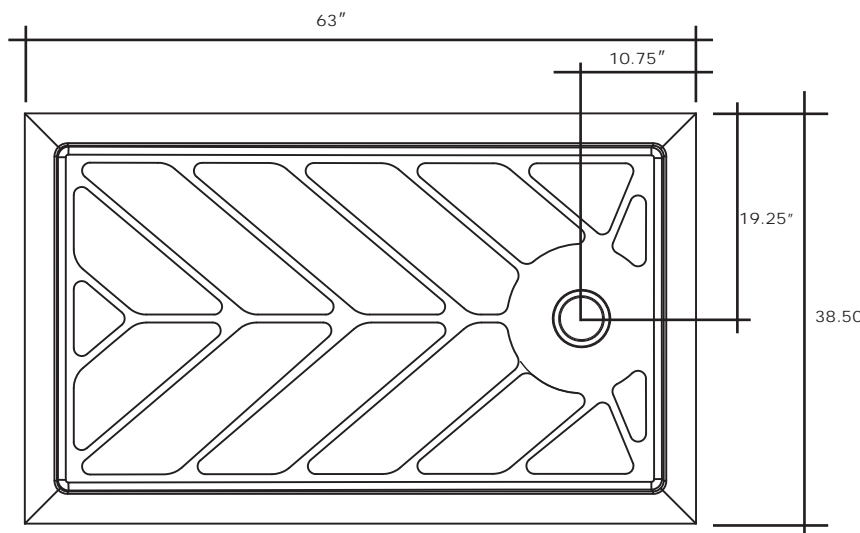

Section Thru Waterdam

Massillon, OH 44647
330-837-2216

www.TowerShowers.com

www.TowerSinks.com

www.TowerSurfaces.com