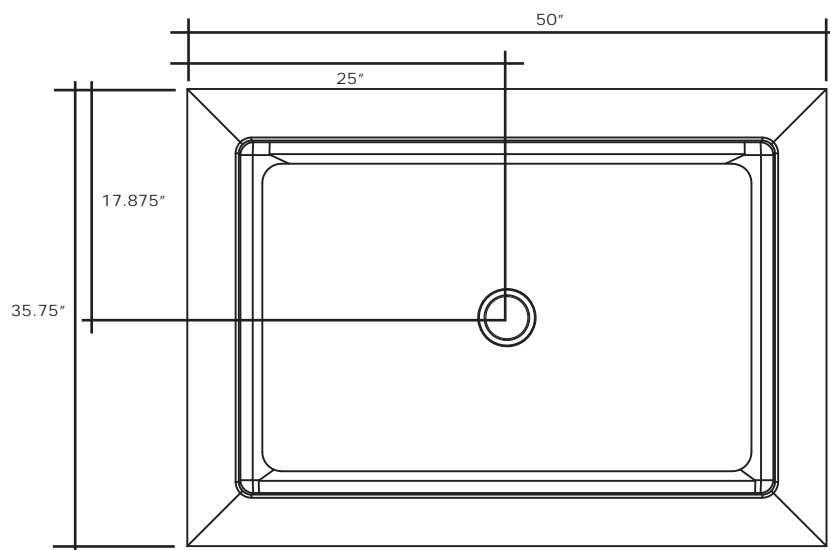

# MERIDIAN SOLID SURFACE ONE-PIECE SHOWER BASE

Model #MSB5036SU

50" X 36"  
Universal Center Drain

## Variable Threshold Detail

- Integral shower floor and threshold for alcove installation
- Choose from a variety of solid colors and granite-patterned colors
- Easy to clean surface, does not promote mold or mildew
- Textured flooring helps prevent slipping
- Tapered floor helps water flow to drain
- Rigid water barrier integrated into base
- Uses standard 2" NPS strainer assembly
- Certified by Home Innovation Research Labs to the harmonized CSA B45.5/IAPMO Z124
- Approved by the Massachusetts Board of Examiners of Plumbers and Gasfitters