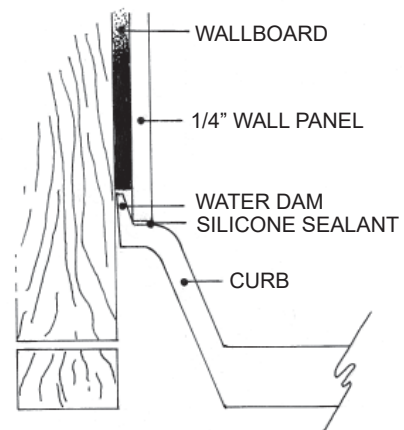

MERIDIAN SOLID SURFACE ONE-PIECE SHOWER BASE

Model #MSB5036SU

50" X 36"
Universal Center Drain

- Integral shower floor and threshold for alcove installation
- Choose from a variety of solid colors and granite-patterned colors
- Easy to clean surface, does not promote mold or mildew
- Textured flooring helps prevent slipping
- Tapered floor helps water flow to drain
- Rigid water barrier integrated into base
- Uses standard 2" NPS strainer assembly
- Certified by Home Innovation Research Labs to the harmonized CSA B45.5/IAPMO Z124
- Approved by the Massachusetts Board of Examiners of Plumbers and Gasfitters

Variable Threshold Detail

Section Thru Waterdam

Massillon, OH 44647
330-837-2216