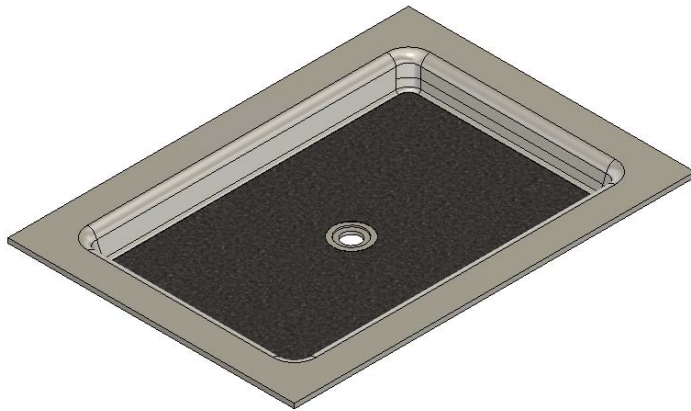

MERIDIAN SOLID SURFACE ONE-PIECE SHOWER BASE

Model #MSB5036SU

50" X 36"
Universal Center Drain

- Integral shower floor and threshold for alcove installation
- Choose from a variety of solid colors and granite-patterned colors
- Easy to clean surface, does not promote mold or mildew
- Textured flooring helps prevent slipping
- Tapered floor helps water flow to drain
- Rigid water barrier integrated into base
- Uses standard 2" NPS strainer assembly
- Certified by Home Innovation Research Labs to the harmonized CSA B45.5/IAPMO Z124
- Approved by the Massachusetts Board of Examiners of Plumbers and Gasfitters