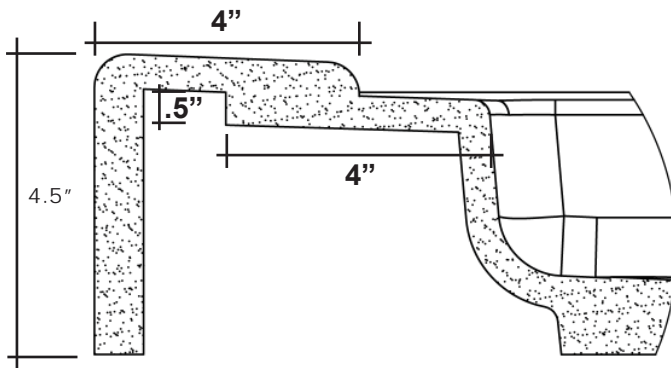

MERIDIAN SOLID SURFACE ONE-PIECE SHOWER BASE

Model #MSB5036SU

50" X 36"
Universal Center Drain

- Integral shower floor and threshold for alcove installation
- Choose from a variety of solid colors and granite-patterned colors
- Easy to clean surface, does not promote mold or mildew
- Textured flooring helps prevent slipping
- Tapered floor helps water flow to drain
- Rigid water barrier integrated into base
- Uses standard 2" NPS strainer assembly
- Certified by Home Innovation Research Labs to the harmonized CSA B45.5/IAPMO Z124
- Approved by the Massachusetts Board of Examiners of Plumbers and Gasfitters

Variable Threshold Detail

Section Thru Waterdam

Massillon, OH 44647
330-837-2216