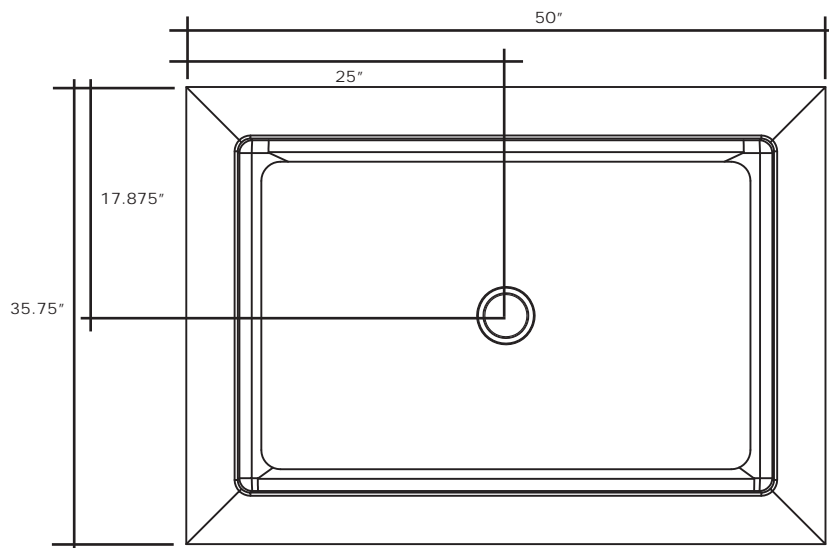

Section Thru Waterdam

Massillon, OH 44647
330-837-2216