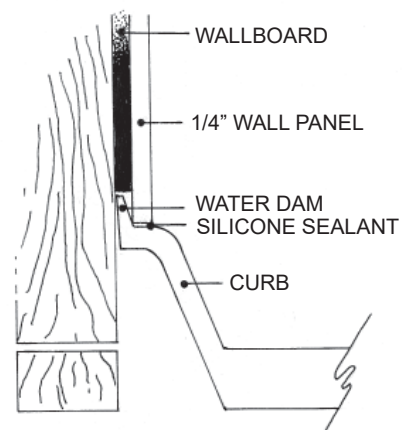

- Integral shower floor and threshold for alcove installation
- Choose from a variety of solid colors and granite-patterned colors
- Easy to clean surface, does not promote mold or mildew
- Textured flooring helps prevent slipping
- Tapered floor helps water flow to drain
- Rigid water barrier integrated into base
- Uses standard 2" NPS strainer assembly
- Certified by Home Innovation Research Labs to the harmonized CSA B45.5/IAPMO Z124
- Approved by the Massachusetts Board of Examiners of Plumbers and Gasfitters

Section Thru Waterdam