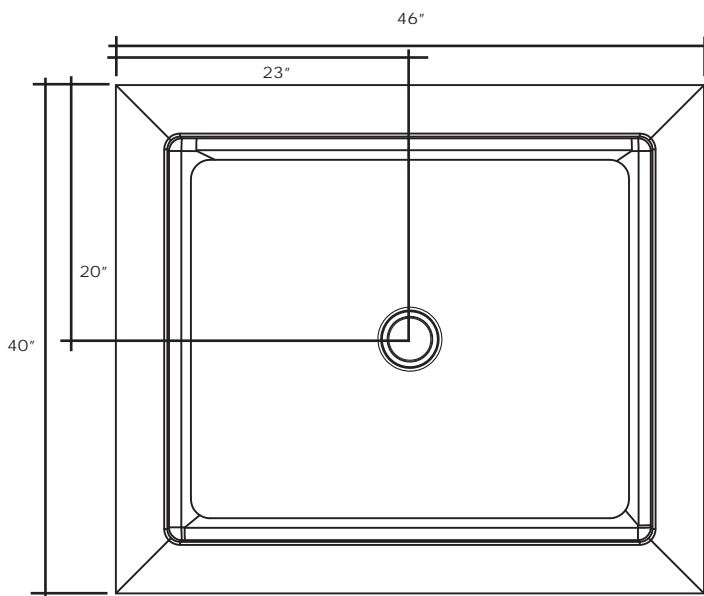

MERIDIAN SOLID SURFACE ONE-PIECE SHOWER BASE

Model #MSB4640SU

46" X 40"
Center Drain

Variable Threshold Detail

- Integral shower floor and threshold for alcove installation
- Choose from a variety of solid colors and granite-patterned colors
- Easy to clean surface, does not promote mold or mildew
- Textured flooring helps prevent slipping
- Tapered floor helps water flow to drain
- Rigid water barrier integrated into base
- Uses standard 2" NPS strainer assembly
- Certified by Home Innovation Research Labs to the harmonized CSA B45.5/IAPMO Z124
- Approved by the Massachusetts Board of Examiners of Plumbers and Gasfitters