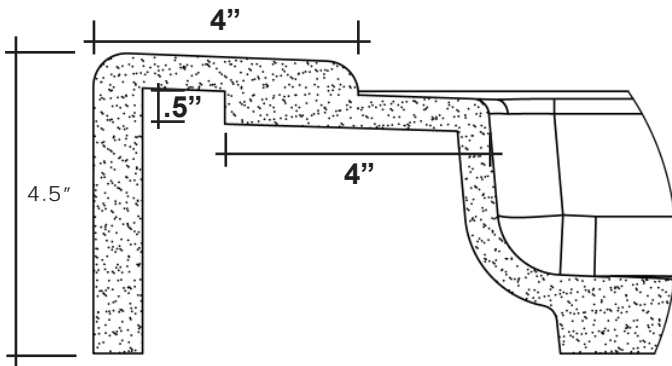

MERIDIAN SOLID SURFACE ONE-PIECE SHOWER BASE

Model #MSB4640SU

46" X 40"
Center Drain

Variable Threshold Detail

- Integral shower floor and threshold for alcove installation
- Choose from a variety of solid colors and granite-patterned colors
- Easy to clean surface, does not promote mold or mildew
- Textured flooring helps prevent slipping
- Tapered floor helps water flow to drain
- Rigid water barrier integrated into base
- Uses standard 2" NPS strainer assembly
- Certified by Home Innovation Research Labs to the harmonized CSA B45.5/IAPMO Z124
- Approved by the Massachusetts Board of Examiners of Plumbers and Gasfitters