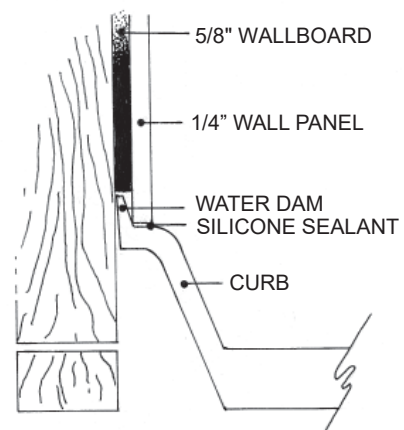

- Integral shower floor and threshold for alcove installation
- Choose from a variety of solid colors and granite-patterned colors
- Easy to clean surface, does not promote mold or mildew
- Textured flooring helps prevent slipping
- Tapered floor helps water flow to drain
- Rigid water barrier integrated into base
- Uses standard 2" NPS strainer assembly
- Certified by Home Innovation Research Labs to the harmonized CSA B45.5/IAPMO Z124
- Approved by the Massachusetts Board of Examiners of Plumbers and Gasfitters

Section Thru Waterdam