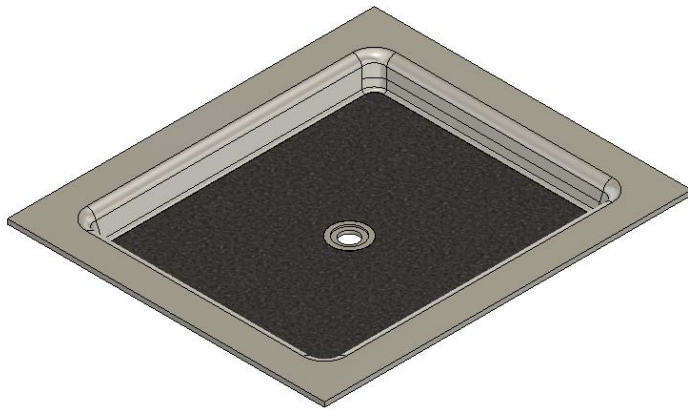

MERIDIAN SOLID SURFACE ONE-PIECE SHOWER BASE

Model #MSB4640SU

46" X 40"
Center Drain

Variable Threshold Detail

- Integral shower floor and threshold for alcove installation
- Choose from a variety of solid colors and granite-patterned colors
- Easy to clean surface, does not promote mold or mildew
- Textured flooring helps prevent slipping
- Tapered floor helps water flow to drain
- Rigid water barrier integrated into base
- Uses standard 2" NPS strainer assembly
- Certified by Home Innovation Research Labs to the harmonized CSA B45.5/IAPMO Z124
- Approved by the Massachusetts Board of Examiners of Plumbers and Gasfitters