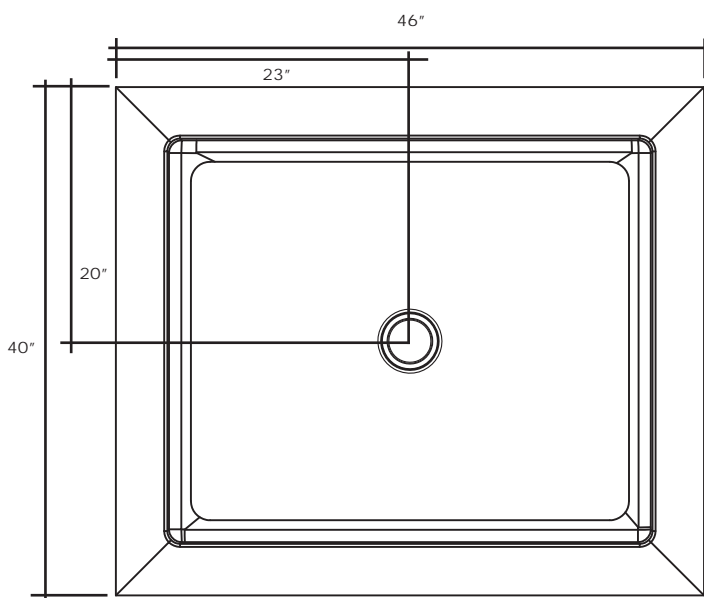

MERIDIAN SOLID SURFACE ONE-PIECE SHOWER BASE

Model #MSB4640SU

46" X 40"
Center Drain

Variable Threshold Detail

- Integral shower floor and threshold for alcove installation
- Choose from a variety of solid colors and granite-patterned colors
- Easy to clean surface, does not promote mold or mildew
- Textured flooring helps prevent slipping
- Tapered floor helps water flow to drain
- Rigid water barrier integrated into base
- Uses standard 2" NPS strainer assembly
- Certified by Home Innovation Research Labs to the harmonized CSA B45.5/IAPMO Z124
- Approved by the Massachusetts Board of Examiners of Plumbers and Gasfitters