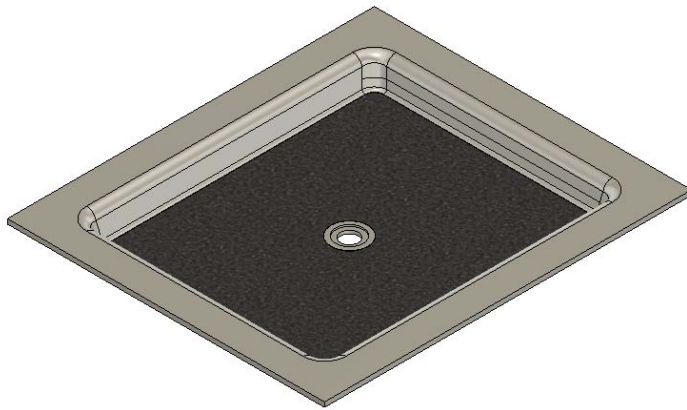

MERIDIAN SOLID SURFACE ONE-PIECE SHOWER BASE

Model #MSB4640SU

46" X 40"
Center Drain

Variable Threshold Detail

- Integral shower floor and threshold for alcove installation
- Choose from a variety of solid colors and granite-patterned colors
- Easy to clean surface, does not promote mold or mildew
- Textured flooring helps prevent slipping
- Tapered floor helps water flow to drain
- Rigid water barrier integrated into base
- Uses standard 2" NPS strainer assembly
- Certified by Home Innovation Research Labs to the harmonized CSA B45.5/IAPMO Z124
- Approved by the Massachusetts Board of Examiners of Plumbers and Gasfitters