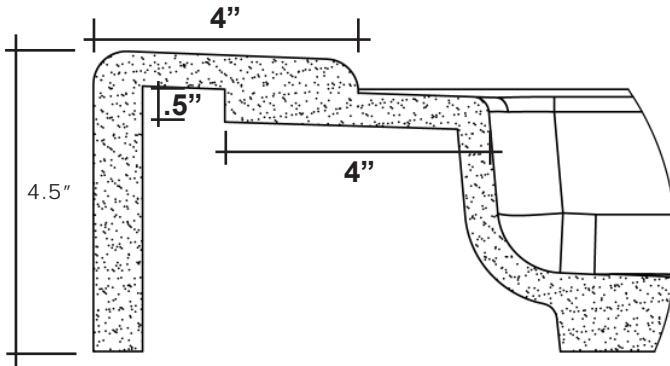

MERIDIAN SOLID SURFACE ONE-PIECE SHOWER BASE

Model #MSB4640SU

46" X 40"
Center Drain

Variable Threshold Detail

- Integral shower floor and threshold for alcove installation
- Choose from a variety of solid colors and granite-patterned colors
- Easy to clean surface, does not promote mold or mildew
- Textured flooring helps prevent slipping
- Tapered floor helps water flow to drain
- Rigid water barrier integrated into base
- Uses standard 2" NPS strainer assembly
- Certified by Home Innovation Research Labs to the harmonized CSA B45.5/IAPMO Z124
- Approved by the Massachusetts Board of Examiners of Plumbers and Gasfitters