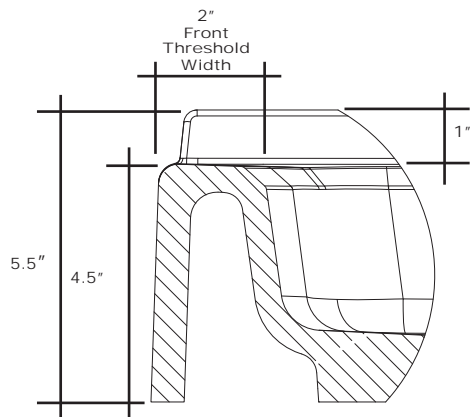

# MERIDIAN SOLID SURFACE ONE-PIECE SHOWER BASE

Model #MSB3753675S

37.5" X 36.75"  
Center Drain

- Integral shower floor and threshold for alcove installation
- Choose from a variety of solid colors and granite-patterned colors
- Easy to clean surface, does not promote mold or mildew
- Textured flooring helps prevent slipping
- Tapered floor helps water flow to drain
- Rigid water barrier integrated into base
- Uses standard 2" NPS strainer assembly
- Certified by Home Innovation Research Labs to the harmonized CSA B45.5/IAPMO Z124
- Approved by the Massachusetts Board of Examiners of Plumbers and Gasfitters

## Threshold Detail