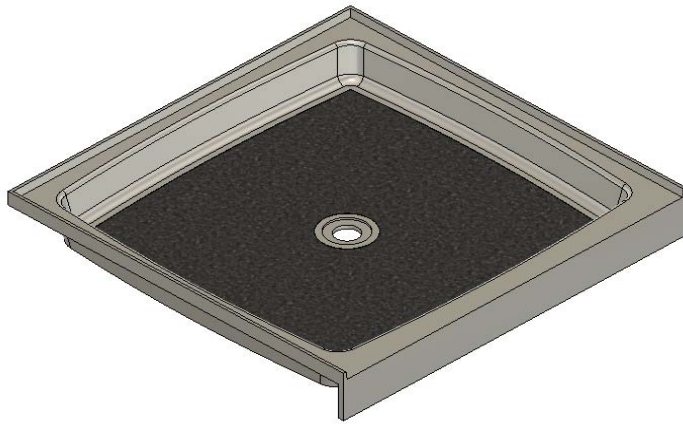

# MERIDIAN SOLID SURFACE ONE-PIECE SHOWER BASE

Model #MSB3753675S

37.5" X 36.75"  
Center Drain

- Integral shower floor and threshold for alcove installation
- Choose from a variety of solid colors and granite-patterned colors
- Easy to clean surface, does not promote mold or mildew
- Textured flooring helps prevent slipping
- Tapered floor helps water flow to drain
- Rigid water barrier integrated into base
- Uses standard 2" NPS strainer assembly
- Certified by Home Innovation Research Labs to the harmonized CSA B45.5/IAPMO Z124
- Approved by the Massachusetts Board of Examiners of Plumbers and Gasfitters

## Threshold Detail