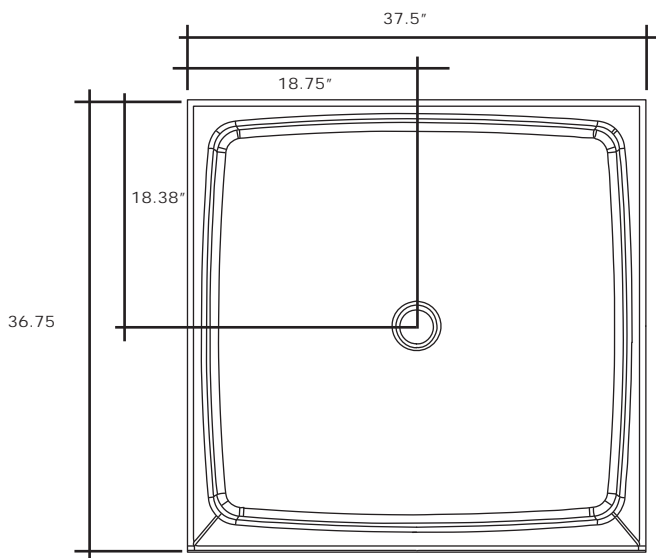

# MERIDIAN SOLID SURFACE ONE-PIECE SHOWER BASE

Model #MSB3753675S

37.5" X 36.75"  
Center Drain

- Integral shower floor and threshold for alcove installation
- Choose from a variety of solid colors and granite-patterned colors
- Easy to clean surface, does not promote mold or mildew
- Textured flooring helps prevent slipping
- Tapered floor helps water flow to drain
- Rigid water barrier integrated into base
- Uses standard 2" NPS strainer assembly
- Certified by Home Innovation Research Labs to the harmonized CSA B45.5/IAPMO Z124
- Approved by the Massachusetts Board of Examiners of Plumbers and Gasfitters

## Threshold Detail