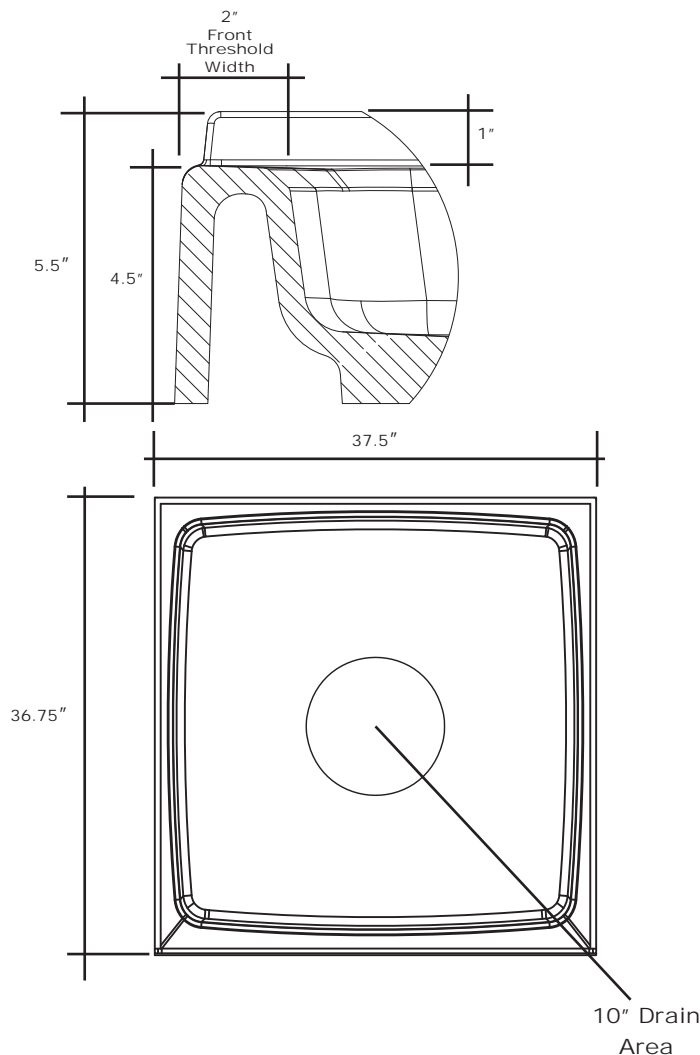

Threshold Detail