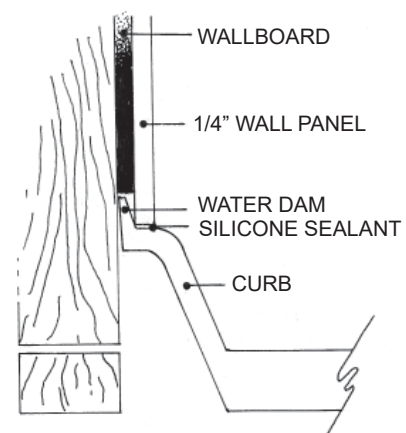

Section Thru Waterdam

Massillon, OH 44647
330-837-2216

www.TowerShowers.com

www.TowerSinks.com

TOWER
INDUSTRIES

www.TowerSurfaces.com