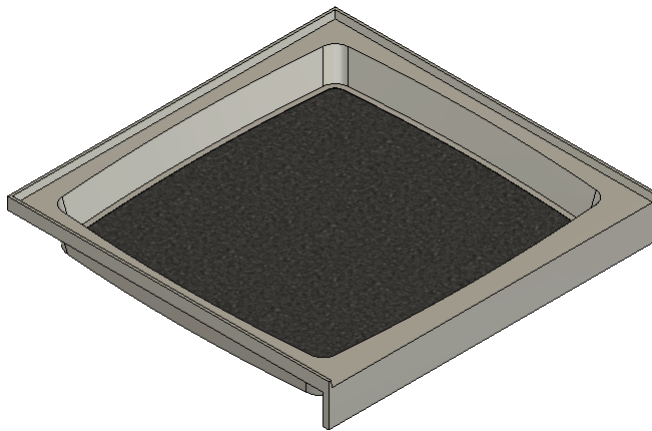

# MERIDIAN SOLID SURFACE ONE-PIECE SHOWER BASE

37.5" X 36.75"

## Variable Center Drain

Model # MSB3753675SV

- Integral shower floor and threshold for alcove installation
- Choose from a variety of solid colors and granite-patterned colors
- Shower floor drains toward 10" drain area allowing for drain orifice to be added anywhere within the 10" drain area
- Easy to clean surface, does not promote mold or mildew
- Textured flooring helps prevent slipping
- Tapered floor helps water flow to drain
- Rigid water barrier integrated into base
- Uses standard 2" NPS strainer assembly
- Certified by Home Innovation Research Labs to the harmonized CSA B45.5/IAPMO Z124
- Approved by the Massachusetts Board of Examiners of Plumbers and Gasfitters