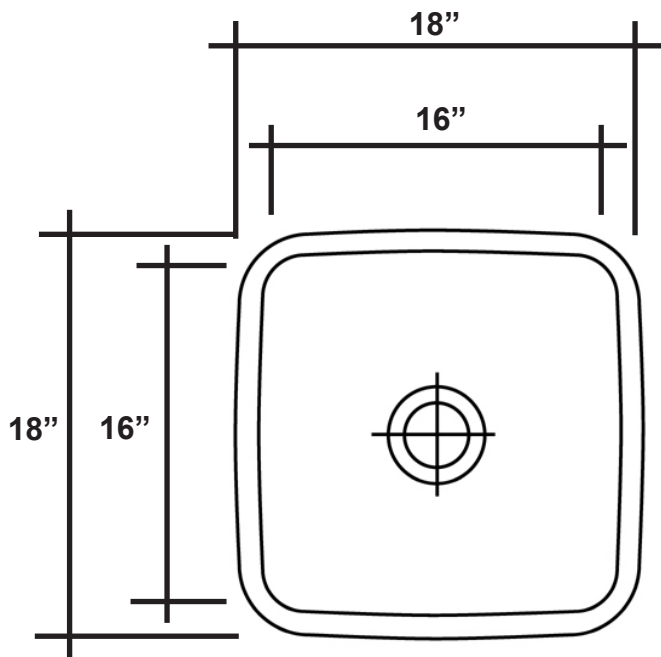

# MERIDIAN UNDERMOUNT KITCHEN & BAR SINKS

Model # MKS220  
Sink Weight 23 Lbs.

## # 220

- Meridian sinks are suitable for undermount applications in a variety of residential and light commercial environments
- Each sink is made from a homogeneous blend of polyester and acrylic polymers engineered to bring together performance and style in every application
- Non-porous surface resists mold, mildew, and stains
- This medium size single bowl is a perfect choice for an island or large bar sink or in combination with other single bowls to create your own custom design
- Approved by the Massachusetts Board of Examiners of Plumbers and Gasfitters
- Certified by the NAHB research center to the ANSI Z124 standard