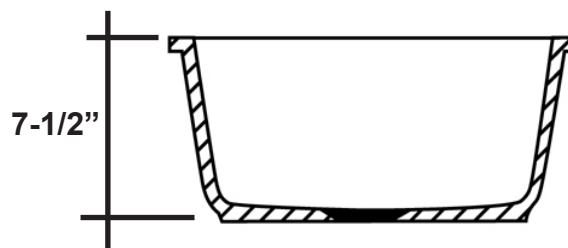

## # 220

- Meridian sinks are suitable for undermount applications in a variety of residential and light commercial environments
- Each sink is made from a homogeneous blend of polyester and acrylic polymers engineered to bring together performance and style in every application
- Non-porous surface resists mold, mildew, and stains
- This medium size single bowl is a perfect choice for an island or large bar sink or in combination with other single bowls to create your own custom design
- Approved by the Massachusetts Board of Examiners of Plumbers and Gasfitters
- Certified by the NAHB research center to the ANSI Z124 standard