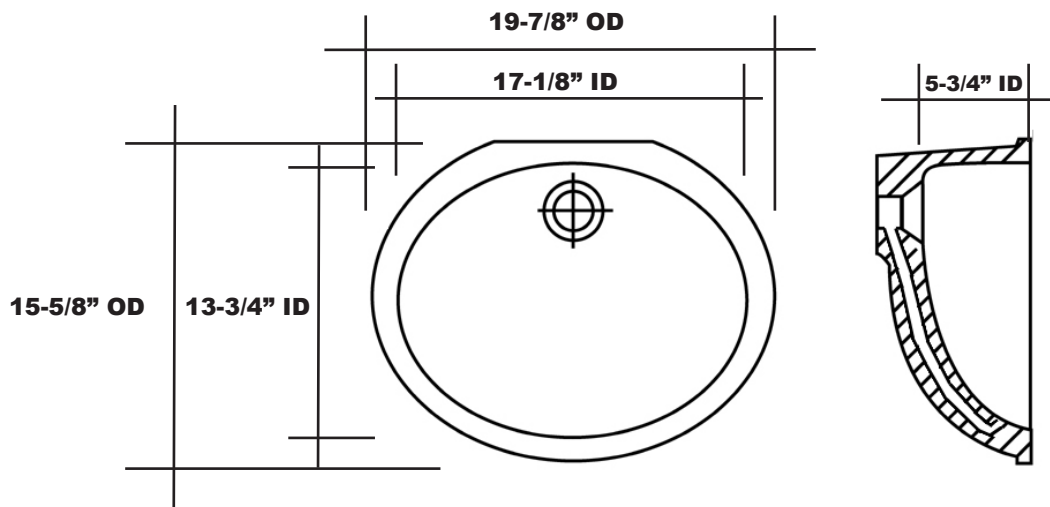

# MERIDIAN SOLID SURFACE LAVATORY BOWL

## #98 Lavatory Bowl

Model # MLB098  
Sink Weight 16 Lbs.

- Non-Porous Surface Resists Mold, Mildew, and Stains
- Suitable for Undermount Applications in both Residential and Commercial Applications
- Approved by the Massachusetts Board of Examiners of Plumbers and Gasfitters
- Certified by the NAHB research center to the ANSI Z124 standard