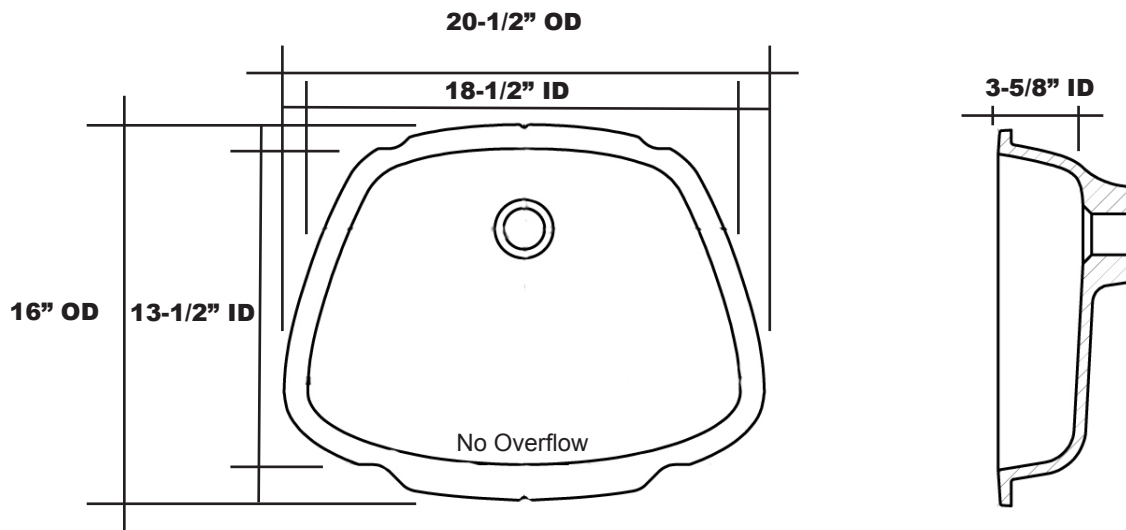

MERIDIAN SOLID SURFACE LAVATORY BOWL

#60 Lavatory Bowl

Model # MLB060
Sink Weight 13 Lbs.

- Non-Porous Surface Resists Mold, Mildew, and Stains
- Suitable for Undermount Applications in both Residential and Commercial Applications
- Approved by the Massachusetts Board of Examiners of Plumbers and Gasfitters
- Certified by the NAHB research center to the ANSI Z124 standard