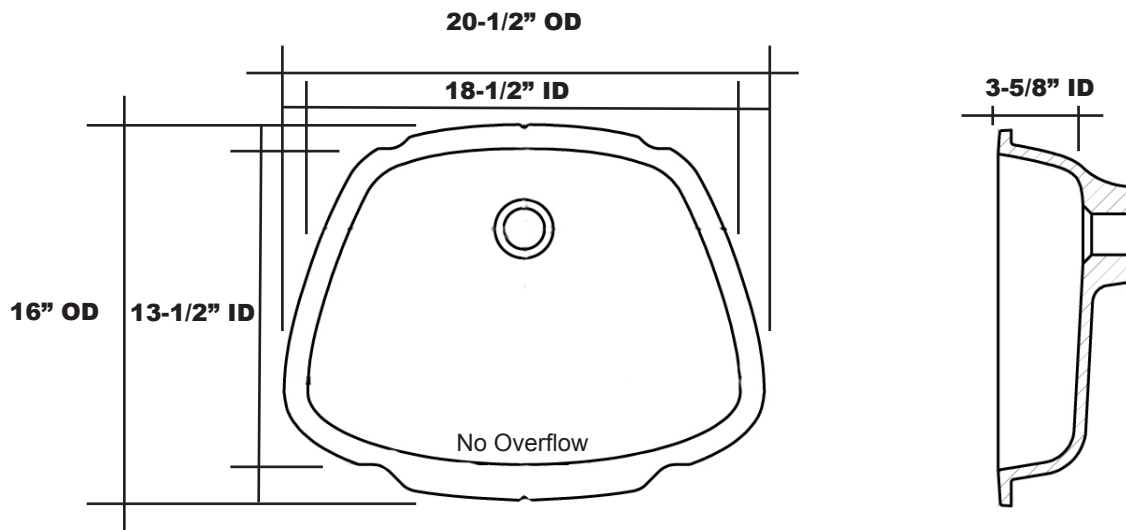

MERIDIAN SOLID SURFACE LAVATORY BOWL

#60 Lavatory Bowl

Model # MLB060
Sink Weight 13 Lbs.

- Non-Porous Surface Resists Mold, Mildew, and Stains
- Suitable for Undermount Applications in both Residential and Commercial Applications
- Approved by the Massachusetts Board of Examiners of Plumbers and Gasfitters
- Certified by Home Innovation Research Lab to the CSA 45.5-11/ IAPMO ANSI Z124-2011 standard