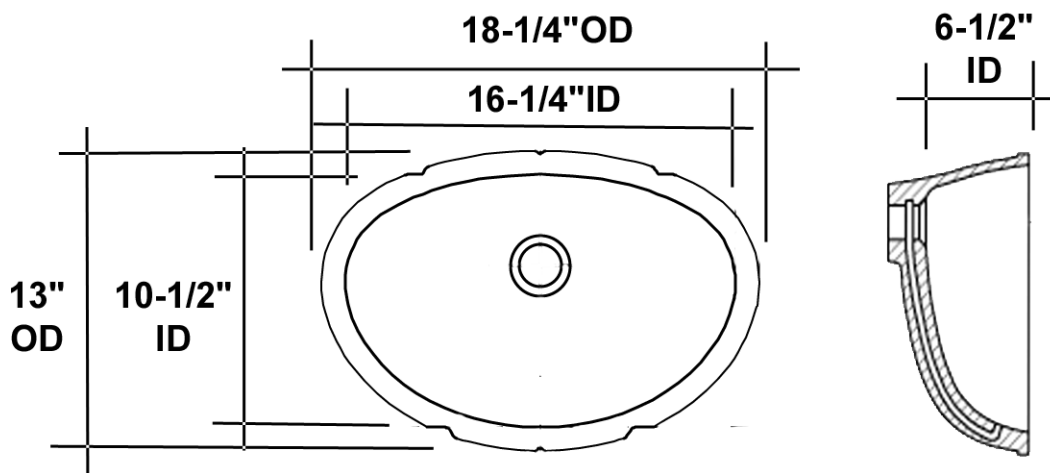

MERIDIAN SOLID SURFACE LAVATORY BOWL

#51 Lavatory Bowl

Model # MLB051
Sink Weight 13 Lbs.

- Non-Porous Surface Resists Mold, Mildew, and Stains
- Suitable for Undermount Applications in both Residential and Commercial Applications
- Approved by the Massachusetts Board of Examiners of Plumbers and Gasfitters
- Certified by the NAHB research center to the ANSI Z124 standard