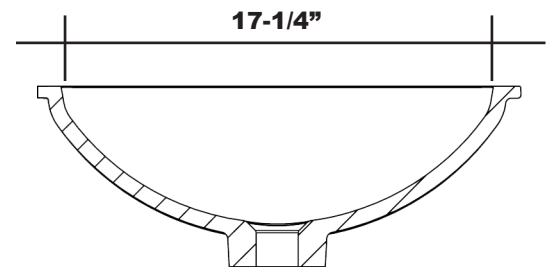

# MERIDIAN SOLID SURFACE LAVATORY BOWL

## #75 Wave Lavatory Bowl

Model # MLB075  
Sink Weight 18 Lbs.

- Non-Porous Surface Resists Mold, Mildew, and Stains
- Suitable for Undermount Applications in both Residential and Commercial Applications
- Approved by the Massachusetts Board of Examiners of Plumbers and Gasfitters
- Certified by the NAHB research center to the ANSI Z124 standard