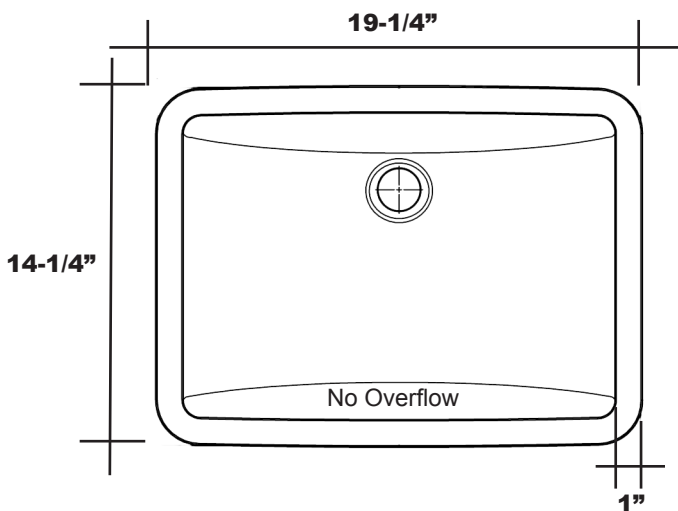

## #75 Wave Lavatory Bowl

Model # MLB075  
Sink Weight 18 Lbs.

- Non-Porous Surface Resists Mold, Mildew, and Stains
- Suitable for Undermount Applications in both Residential and Commercial Applications
- Approved by the Massachusetts Board of Examiners of Plumbers and Gasfitters
- Certified by the NAHB research center to the ANSI Z124 standard