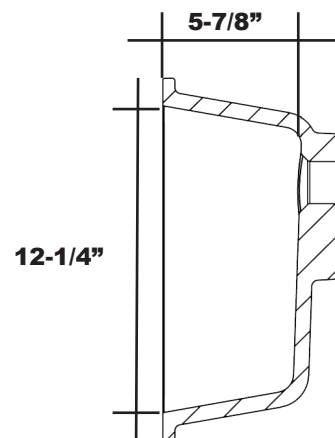

# MERIDIAN SOLID SURFACE LAVATORY BOWL

## #75 Wave Lavatory Bowl

Model # MLB075  
Sink Weight 18 Lbs.

- Non-Porous Surface Resists Mold, Mildew, and Stains
- Suitable for Undermount Applications in both Residential and Commercial Applications
- Approved by the Massachusetts Board of Examiners of Plumbers and Gasfitters
- Certified by the NAHB research center to the ANSI Z124 standard