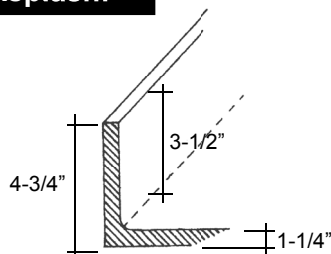

Coved Backsplash:

Massillon, OH 44648
330-837-2216