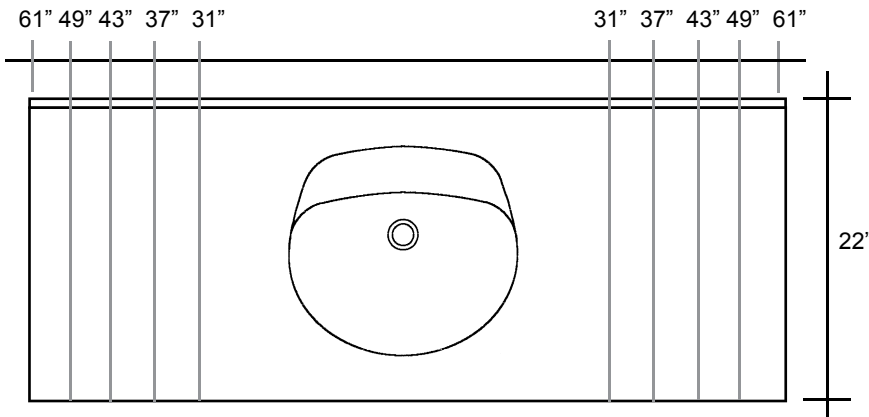

# MERIDIAN SOLID SURFACE STANDARD VANITY TOPS

- Superior value solid surface vanity top
- Integral, oversized center bowl with no overflow
- Easy to clean surface, does not promote mold or mildew
- Choose from a variety of solid colors and granite-patterned colors
- Bowl color same as top
- 1-1/4" edge thickness with eased edges on front and both sides
- 3-1/2" covered backsplash
- Each top is matte finished
- Available detached right or left endsplash

## Standard Size Vanities:

31" x 22"  
 37" x 22"  
 43" x 22"  
 49" x 22"  
 61" x 22"