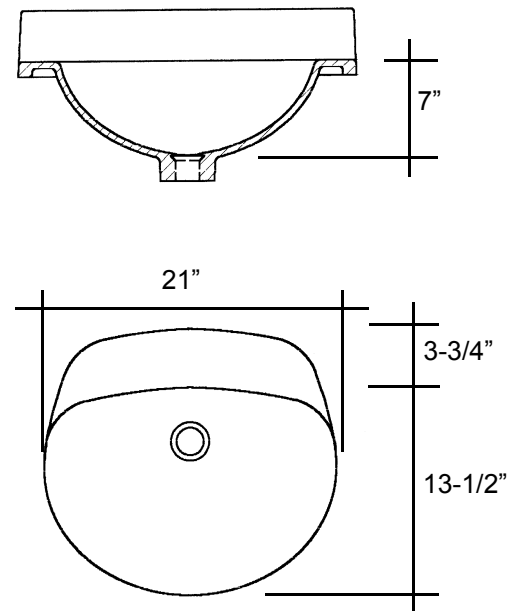

# MERIDIAN SOLID SURFACE STANDARD VANITY TOPS

- Superior value solid surface vanity top
- Integral, oversized center bowl with no overflow
- Easy to clean surface, does not promote mold or mildew
- Choose from a variety of solid colors and granite-patterned colors
- Bowl color same as top
- 1-1/4" edge thickness with eased edges on front and both sides
- 3-1/2" covered backsplash
- Each top is matte finished
- Available detached right or left endsplash

## Standard Size Vanities:

31" x 22"  
 37" x 22"  
 43" x 22"  
 49" x 22"  
 61" x 22"