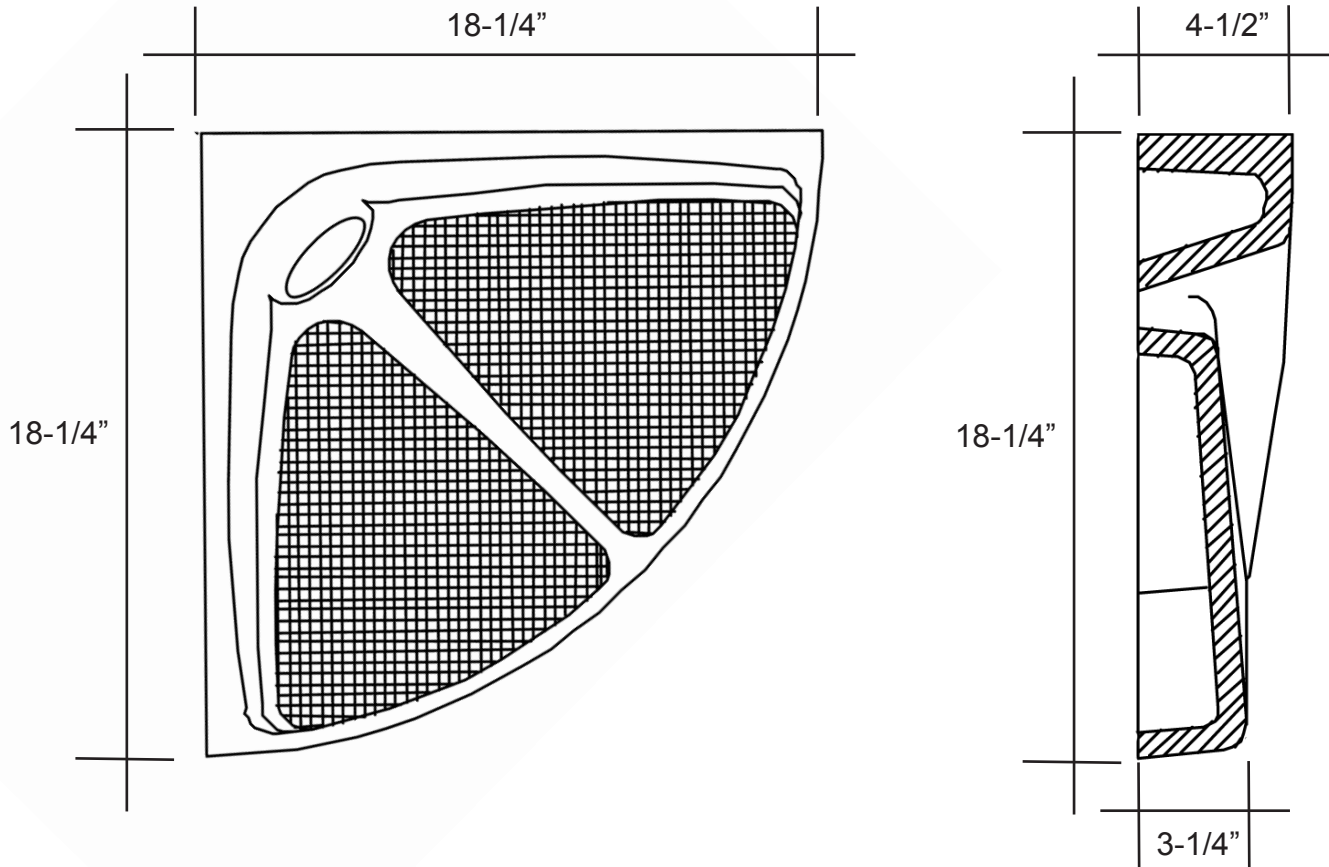

SHOWER WALL PANELS & ACCESSORIES

Meridian Solid Surface Corner Shower Seat

Model # MSACSS

- **Non-Porous Surface Resists Mold, Mildew, and Stains**
- **Choose from a Variety of Solid Colors and Granite-Patterned Colors**
- **Offered in Matte Finish Standard**