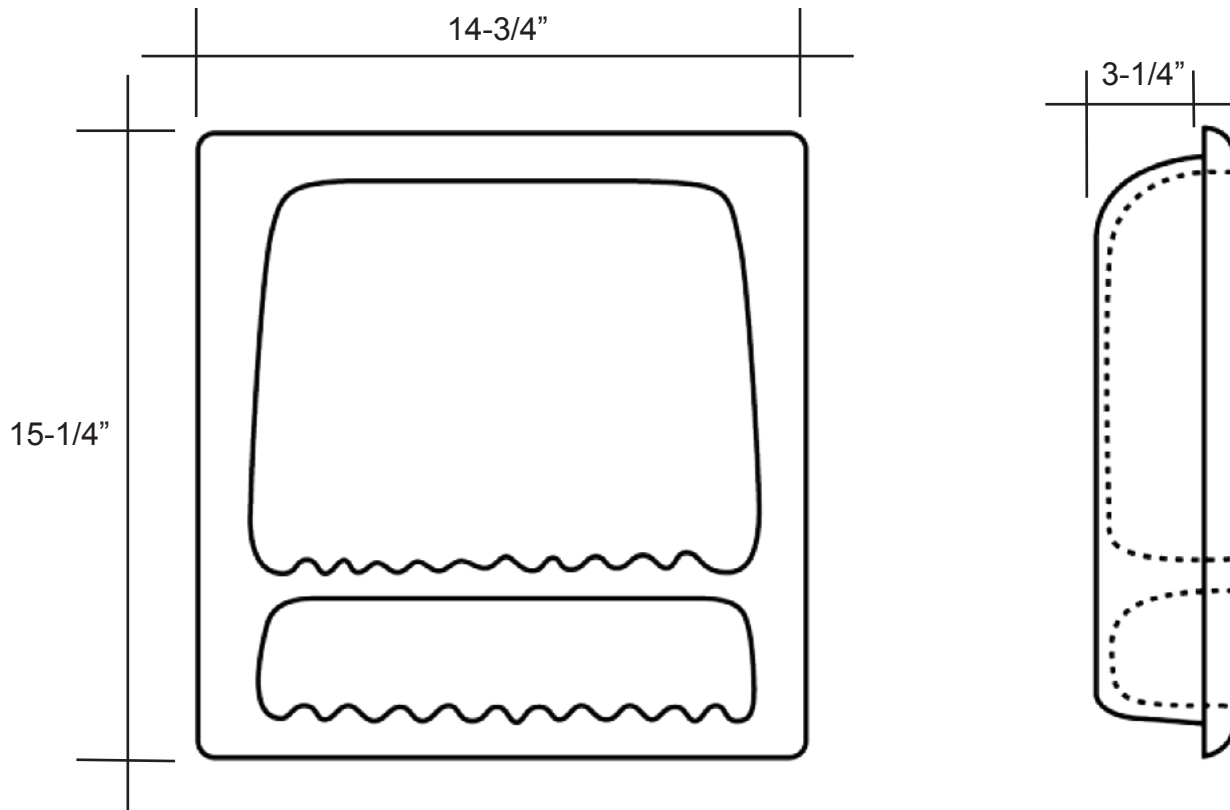

SHOWER WALL PANELS & ACCESSORIES

Meridian Solid Surface Recessed Soap & Shampoo Holder

Model # MSARSS

- Non-Porous Surface Resists Mold, Mildew, and Stains
- Choose from a Variety of Solid Colors and Granite-Patterned Colors
- Offered in Matte Finish Standard