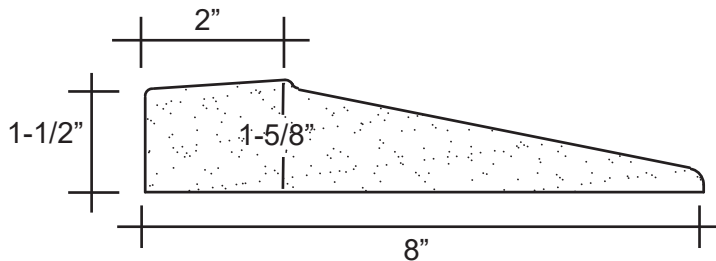

MERIDIAN SOLID SURFACE CUSTOM SHOWER BASE & THRESHOLD

Available Textured Surfaces:

- Pebble-Textured Base up to 118" x 70"
Model # MSB0000CP *
- Tile-Textured Base up to 116" x 92"
Model # MSB0000CT *

ELITE SERIES

Water dam is omitted at threshold side of the base when using the independent barrier-free threshold

ELITE SERIES Independent Barrier-Free Threshold

Model # MSBTD00BF *

Special Note:

- Interpretation and enforcement of ADA guidelines varies from state to state. Please consult with your local enforcement agency prior to specifying or purchasing this product.