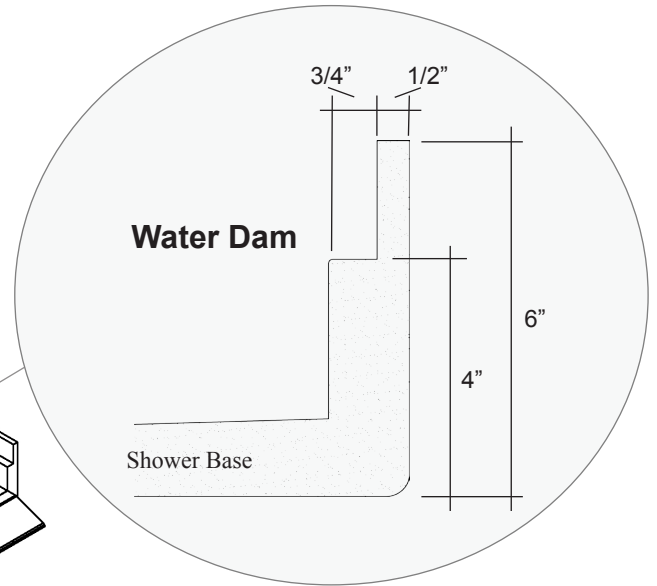

MERIDIAN SOLID SURFACE CUSTOM SHOWER BASE & THRESHOLD

Available Textured Surfaces:

- Pebble-Textured Base up to 118" x 70"
Model # MSB0000CP *
- Tile-Textured Base up to 116" x 92"
Model # MSB0000CT *

ELITE SERIES

Water dam is omitted at threshold side of the base when using the independent barrier-free threshold

ELITE SERIES Independent Barrier-Free Threshold

Model # MSBTD00BF *

Special Note:

- Interpretation and enforcement of ADA guidelines varies from state to state. Please consult with your local enforcement agency prior to specifying or purchasing this product.