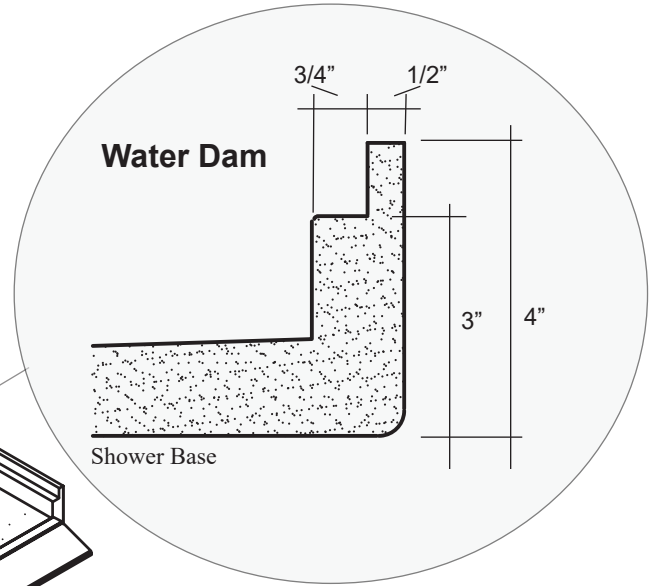

MERIDIAN SOLID SURFACE CUSTOM SHOWER BASE & THRESHOLD

Available Textured Surfaces:

- Pebble-Textured Base up to 118" x 70"
Model # MSB0000CP *
- Tile-Textured Base up to 116" x 92"
Model # MSB0000CT *

ELITE SERIES

Water dam is omitted at threshold side of the base when using the independent barrier-free threshold

ELITE SERIES Independent Barrier-Free Threshold

Model # MSBTD00BF *

Special Note:

- Interpretation and enforcement of ADA guidelines varies from state to state. Please consult with your local enforcement agency prior to specifying or purchasing this product.