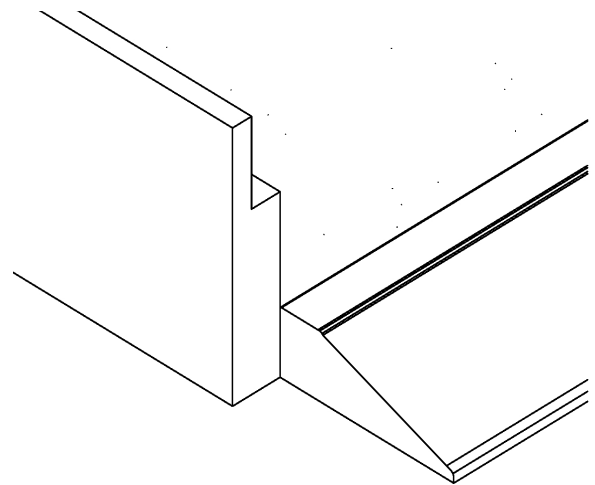

MERIDIAN SOLID SURFACE CUSTOM SHOWER BASE & THRESHOLD

Available Textured Surfaces:

- Pebble-Textured Base up to 118" x 70"
Model # MSB0000CP *
- Tile-Textured Base up to 116" x 92"
Model # MSB0000CT *

ELITE SERIES

Water dam is omitted at threshold side of the base when using the independent barrier-free threshold

ELITE SERIES Independent Barrier-Free Threshold

Model # MSBTD00BF *

Special Note:

- Interpretation and enforcement of ADA guidelines varies from state to state. Please consult with your local enforcement agency prior to specifying or purchasing this product.