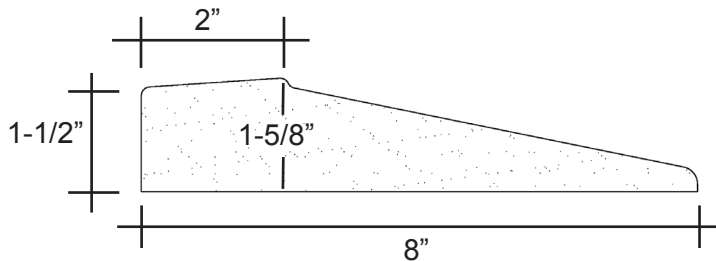

MERIDIAN SOLID SURFACE CUSTOM SHOWER BASE & THRESHOLD

Available Textured Surfaces:

- Pebble-Textured Base up to 118" x 70"
Model # MSB0000CP *
- Tile-Textured Base up to 116" x 92"
Model # MSB0000CT *

ELITE SERIES

Water dam is omitted at threshold side of the base when using the independent barrier-free threshold

ELITE SERIES Independent Barrier-Free Threshold

Model # MSBTD00BF *

Special Note:

- Interpretation and enforcement of ADA guidelines varies from state to state. Please consult with your local enforcement agency prior to specifying or purchasing this product.