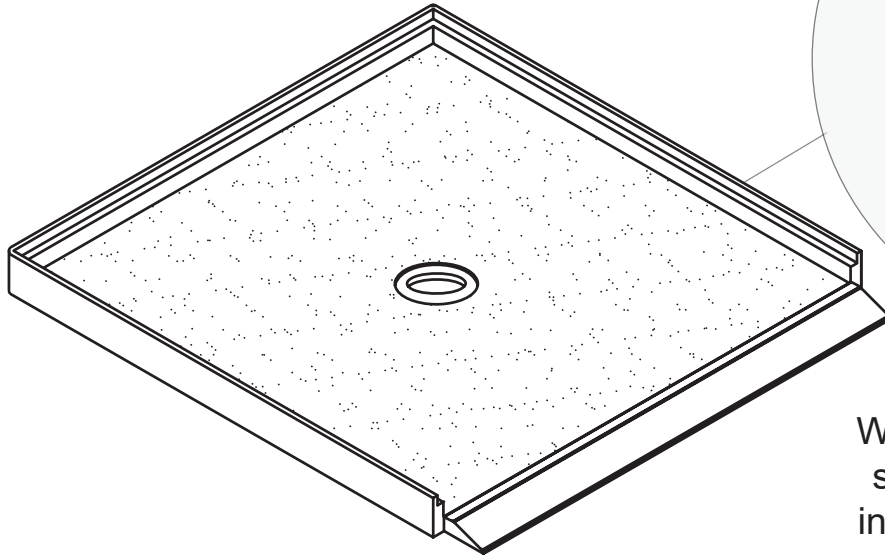

MERIDIAN SOLID SURFACE CUSTOM SHOWER BASE & THRESHOLD

Available Textured Surfaces:

- Pebble-Textured Base up to 118" x 70"
Model # MSB0000CP *
- Tile-Textured Base up to 116" x 92"
Model # MSB0000CT *

ELITE SERIES

Water dam is omitted at threshold side of the base when using the independent barrier-free threshold

ELITE SERIES Independent Barrier-Free Threshold

Model # MSBTD00BF *

Special Note:

- Interpretation and enforcement of ADA guidelines varies from state to state. Please consult with your local enforcement agency prior to specifying or purchasing this product.