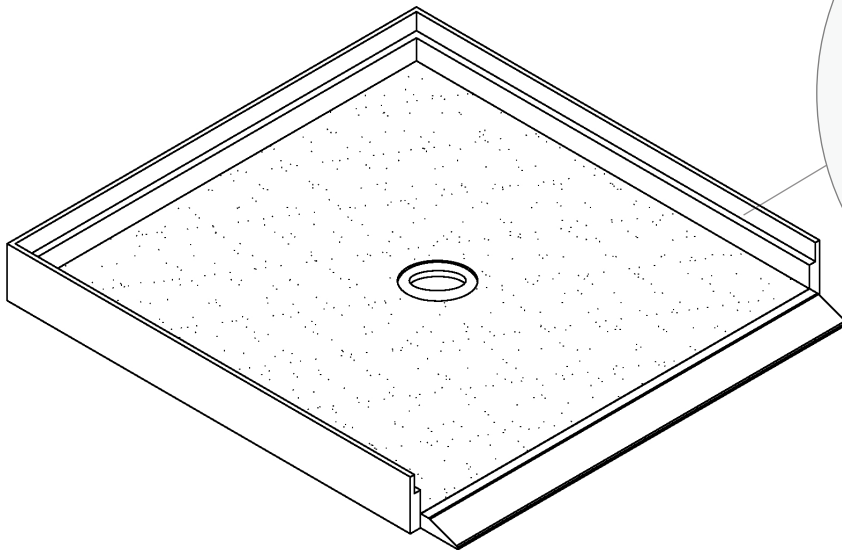

MERIDIAN SOLID SURFACE CUSTOM SHOWER BASE & THRESHOLD

Available Textured Surfaces:

- Pebble-Textured Base up to 118" x 70"
Model # MSB0000CP *
- Tile-Textured Base up to 116" x 92"
Model # MSB0000CT *

ELITE SERIES

Water dam is omitted at threshold side of the base when using the independent barrier-free threshold

ELITE SERIES Independent Barrier-Free Threshold

Model # MSBTD00BF *

Special Note:

- Interpretation and enforcement of ADA guidelines varies from state to state. Please consult with your local enforcement agency prior to specifying or purchasing this product.