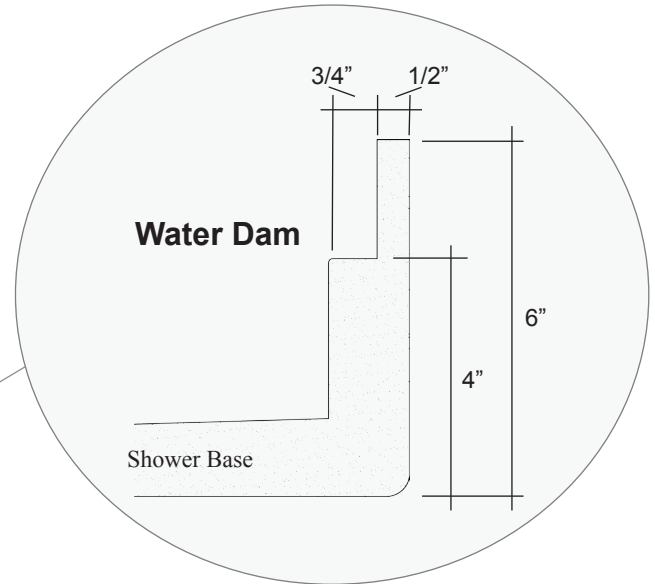

# MERIDIAN SOLID SURFACE CUSTOM SHOWER BASE & THRESHOLD

## Available Textured Surfaces:

- Pebble-Textured Base up to 118" x 70"  
Model # MSB0000CP \*
- Tile-Textured Base up to 116" x 92"  
Model # MSB0000CT \*

## ELITE SERIES

Water dam is omitted at threshold side of the base when using the integral accessible threshold