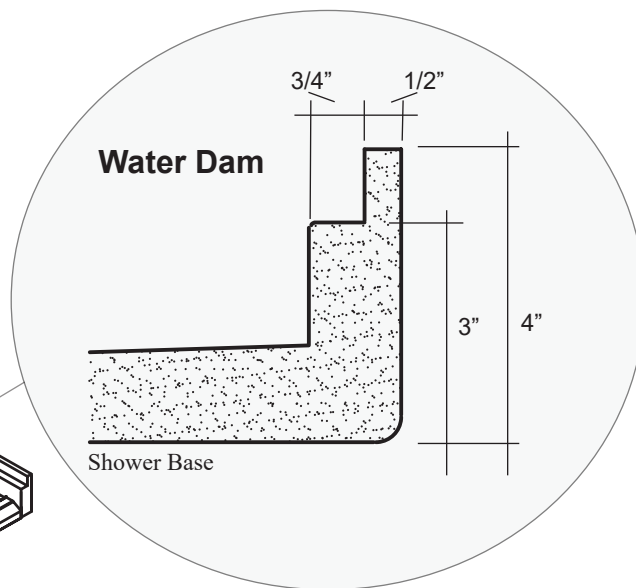

MERIDIAN SOLID SURFACE CUSTOM SHOWER BASE & THRESHOLD

Available Textured Surfaces:

- Pebble-Textured Base up to 118" x 70"
Model # MSB0000CP *
- Tile-Textured Base up to 116" x 92"
Model # MSB0000CT *

ELITE SERIES

Water dam is omitted at threshold side of the base when using the integral accessible threshold

ELITE SERIES Integral Accessible Threshold

Model # MSBTI00ACC *

THRESHOLD

Special Note:

- Interpretation and enforcement of ADA guidelines varies from state to state. Please consult with your local enforcement agency prior to specifying or purchasing this product.