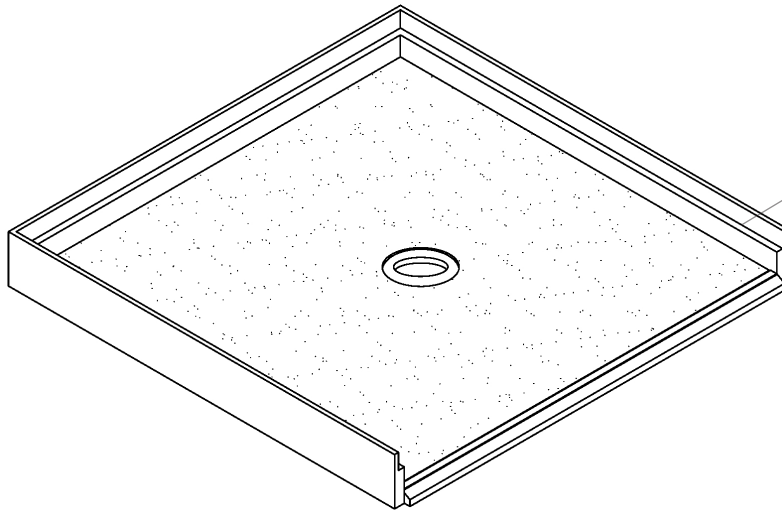

# MERIDIAN SOLID SURFACE CUSTOM SHOWER BASE & THRESHOLD

## Available Textured Surfaces:

- Pebble-Textured Base up to 118" x 70"  
Model # MSB0000CP \*
- Tile-Textured Base up to 116" x 92"  
Model # MSB0000CT \*

## ELITE SERIES

Water dam is omitted at threshold side of the base when using the integral accessible threshold