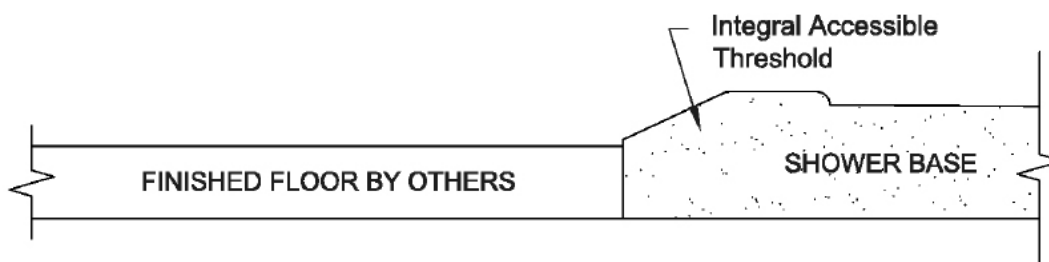

SUGGESTED INSTALLATION DETAIL

* Insert actual finished dimensions in place of the "0000."

Massillon, OH 44648
330-837-2216

www.TowerShowers.com

www.TowerSinks.com

TOWER
INDUSTRIES INC.
www.TowerSurfaces.com