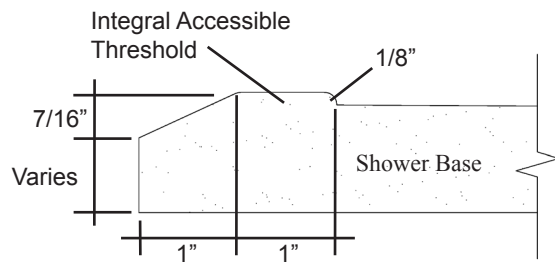

THRESHOLD

Special Note:

- Interpretation and enforcement of ADA guidelines varies from state to state. Please consult with your local enforcement agency prior to specifying or purchasing this product.