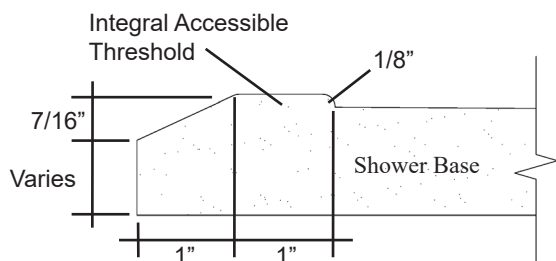

MERIDIAN SOLID SURFACE CUSTOM SHOWER BASE & THRESHOLD

Available Textured Surfaces:

- Pebble-Textured Base up to 118" x 70"
Model # MSB0000CP *
- Tile-Textured Base up to 116" x 92"
Model # MSB0000CT *

ELITE SERIES

Water dam is omitted at threshold side of the base when using the integral accessible threshold

ELITE SERIES Integral Accessible Threshold

Model # MSBTI00ACC *

THRESHOLD

Special Note:

- Interpretation and enforcement of ADA guidelines varies from state to state. Please consult with your local enforcement agency prior to specifying or purchasing this product.