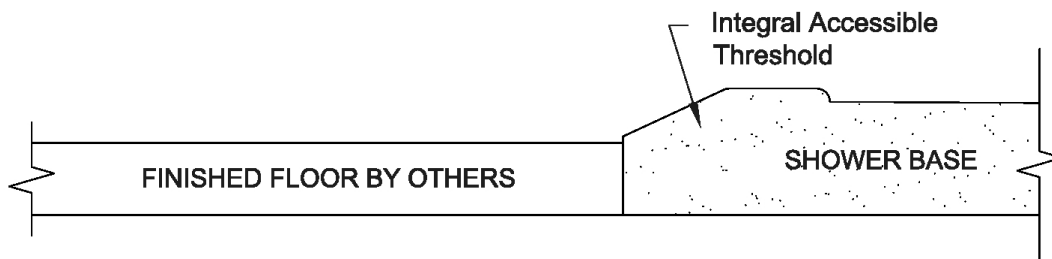

SUGGESTED INSTALLATION DETAIL

* Insert actual finished dimensions in place of the "0000."

Massillon, OH 44648
330-837-2216

www.TowerShowers.com

www.TowerSinks.com

TOWER
INDUSTRIES INC.
www.TowerSurfaces.com