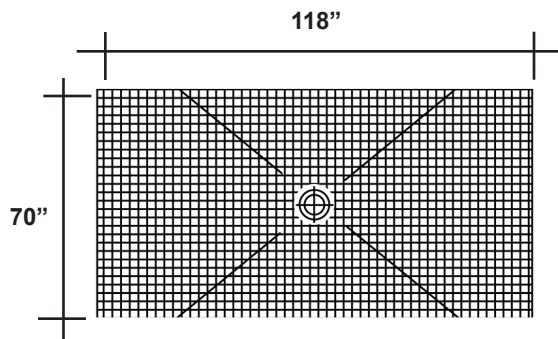

# MERIDIAN SOLID SURFACE CUSTOM SHOWER BASE

Model # MSB0000CP \*

\* Insert actual finished dimensions in place of the "0000."

## Pebble-Textured Surface Max. Size 118" x 70"

- This universal shower floor yields any size one-piece base up to 118" x 70"
- Choose from a variety of solid colors and granite-patterned colors
- Easy to clean surface, does not promote mold or mildew
- Pebble-textured surface helps prevent slipping
- Tapered floor helps water flow to drain
- Rigid water barrier integrated into base
- Uses standard 2" NPS strainer assembly
- Certified by Home Innovation Research Labs to the harmonized CSA B45.5/IAPMO Z124
- Approved by the Massachusetts Board of Examiners of Plumbers and Gasfitters
- Threshold may be integral or independent and must be specified at time of order. See Threshold specifications for additional details.
- For out of square or special angles, a rigid template is required
- Optional shower strainer assembly available