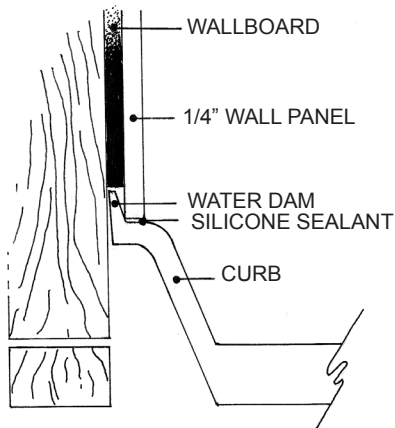

MERIDIAN SOLID SURFACE ONE-PIECE SHOWER BASE

Model # MSB61536SACC

61.5" x 36" Accessible

- Integral shower floor and threshold for alcove installation
- Choose from a variety of solid colors and granite-patterned colors
- Easy to clean surface, does not promote mold or mildew
- Textured flooring helps prevent slipping
- Tapered floor helps water flow to drain
- Rigid water barrier integrated into base
- Uses standard 2" NPS strainer assembly
- Certified by Home Innovation Research Labs to the harmonized CSA B45.5/IAPMO Z124
- Approved by the Massachusetts Board of Examiners of Plumbers and Gasfitters

Section Thru Waterdam

Section Thru Threshold

Special Note:

- Interpretation and enforcement of ADA guidelines varies from state to state. Please consult with your local enforcement agency prior to specifying or purchasing this product.