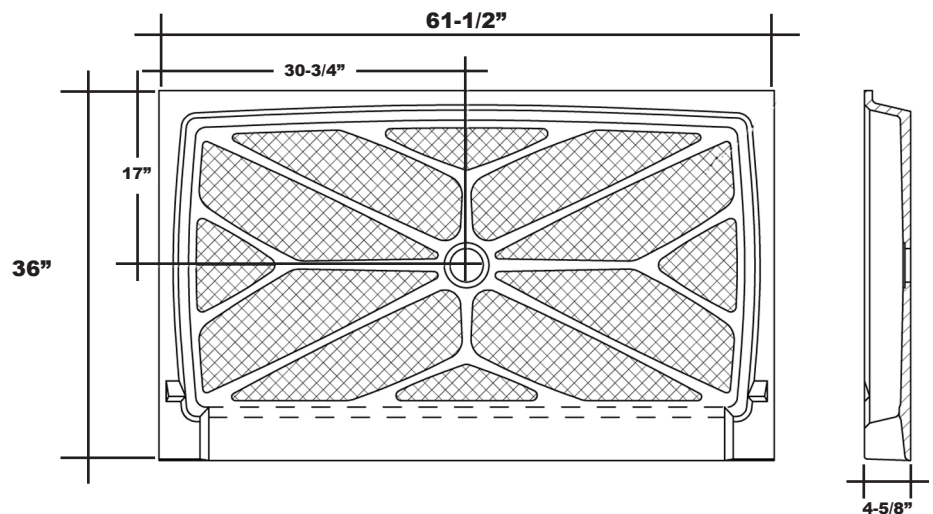

MERIDIAN SOLID SURFACE ONE-PIECE SHOWER BASE

Model # MSB61536SACC

61.5" x 36" Accessible

- Integral shower floor and threshold for alcove installation
- Choose from a variety of solid colors and granite-patterned colors
- Easy to clean surface, does not promote mold or mildew
- Textured flooring helps prevent slipping
- Tapered floor helps water flow to drain
- Rigid water barrier integrated into base
- Uses standard 2" NPS strainer assembly
- Certified by Home Innovation Research Labs to the harmonized CSA B45.5/IAPMO Z124
- Approved by the Massachusetts Board of Examiners of Plumbers and Gasfitters

Section Thru Waterdam

Section Thru Threshold

Special Note:

- Interpretation and enforcement of ADA guidelines varies from state to state. Please consult with your local enforcement agency prior to specifying or purchasing this product.