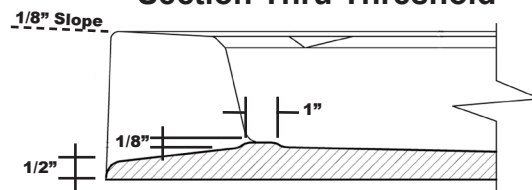

MERIDIAN SOLID SURFACE ONE-PIECE SHOWER BASE

Model # MSB61536SACC

61.5" x 36" Accessible

- Integral shower floor and threshold for alcove installation
- Choose from a variety of solid colors and granite-patterned colors
- Easy to clean surface, does not promote mold or mildew
- Textured flooring helps prevent slipping
- Tapered floor helps water flow to drain
- Rigid water barrier integrated into base
- Uses standard 2" NPS strainer assembly
- Certified by Home Innovation Research Labs to the harmonized CSA B45.5/IAPMO Z124
- Approved by the Massachusetts Board of Examiners of Plumbers and Gasfitters

Section Thru Waterdam

Section Thru Threshold

Special Note:

- Interpretation and enforcement of ADA guidelines varies from state to state. Please consult with your local enforcement agency prior to specifying or purchasing this product.