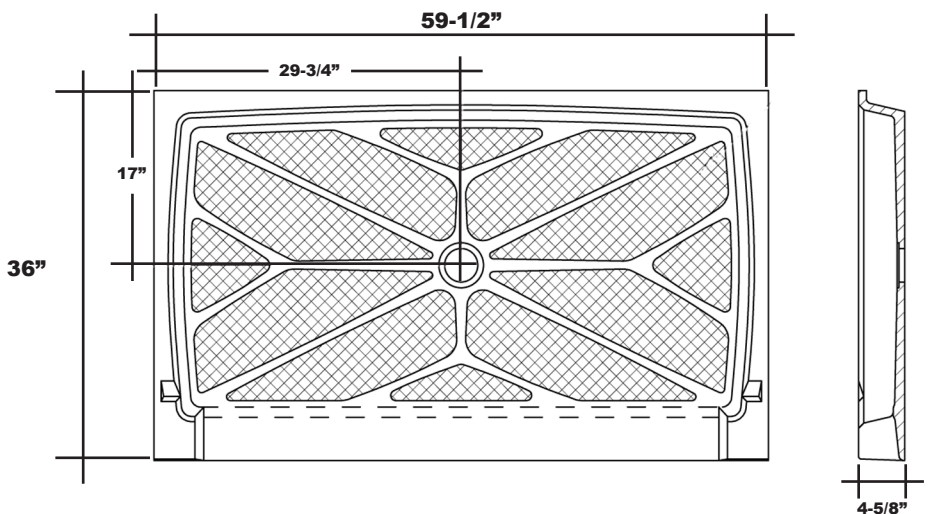

Section Thru Waterdam