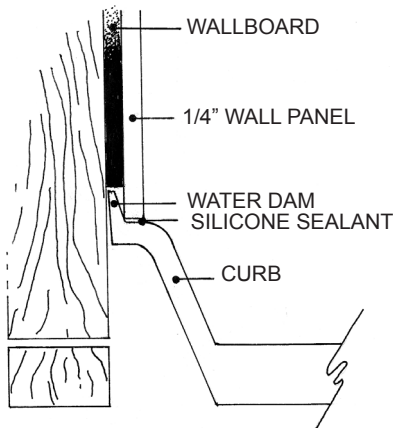

# MERIDIAN SOLID SURFACE ONE-PIECE SHOWER BASE

Model # MSB6036SACC

## 60" x 36" Accessible

- Integral shower floor and threshold for alcove installation
- Choose from a variety of solid colors and granite-patterned colors
- Easy to clean surface, does not promote mold or mildew
- Textured flooring helps prevent slipping
- Tapered floor helps water flow to drain
- Rigid water barrier integrated into base
- Uses standard 2" NPS strainer assembly
- Certified by Home Innovation Research Labs to the harmonized CSA B45.5/IAPMO Z124
- Approved by the Massachusetts Board of Examiners of Plumbers and Gasfitters

### Section Thru Waterdam

### Section Thru Threshold