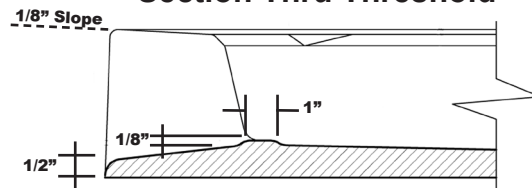

Section Thru Threshold

Special Note:

- Interpretation and enforcement of ADA guidelines varies from state to state. Please consult with your local enforcement agency prior to specifying or purchasing this product.

Massillon, OH 44647
330-837-2216