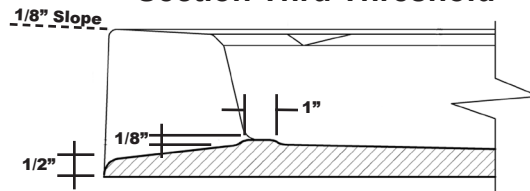

MERIDIAN SOLID SURFACE ONE-PIECE SHOWER BASE

Model # MSB4242SACC

42" x 42" Accessible

- Integral shower floor and threshold for alcove installation
- Choose from a variety of solid colors and granite-patterned colors
- Easy to clean surface, does not promote mold or mildew
- Textured flooring helps prevent slipping
- Tapered floor helps water flow to drain
- Rigid water barrier integrated into base
- Uses standard 2" NPS strainer assembly
- Certified by Home Innovation Research Labs to the harmonized CSA B45.5/IAPMO Z124
- Approved by the Massachusetts Board of Examiners of Plumbers and Gasfitters

Section Thru Waterdam

Section Thru Threshold

Special Note:

- Interpretation and enforcement of ADA guidelines varies from state to state. Please consult with your local enforcement agency prior to specifying or purchasing this product.