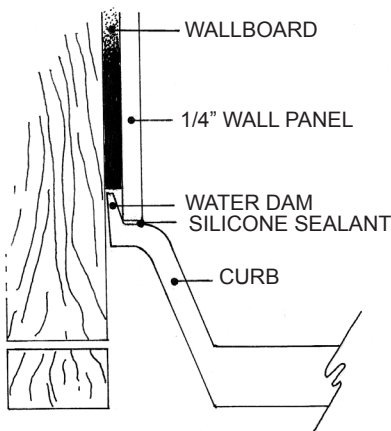

MERIDIAN SOLID SURFACE ONE-PIECE SHOWER BASE

Model # MSB4242SACC

42" x 42" Accessible

- Integral shower floor and threshold for alcove installation
- Choose from a variety of solid colors and granite-patterned colors
- Easy to clean surface, does not promote mold or mildew
- Textured flooring helps prevent slipping
- Tapered floor helps water flow to drain
- Rigid water barrier integrated into base
- Uses standard 2" NPS strainer assembly
- Certified by Home Innovation Research Labs to the harmonized CSA B45.5/IAPMO Z124
- Approved by the Massachusetts Board of Examiners of Plumbers and Gasfitters

Section Thru Waterdam

Section Thru Threshold

Special Note:

- Interpretation and enforcement of ADA guidelines varies from state to state. Please consult with your local enforcement agency prior to specifying or purchasing this product.