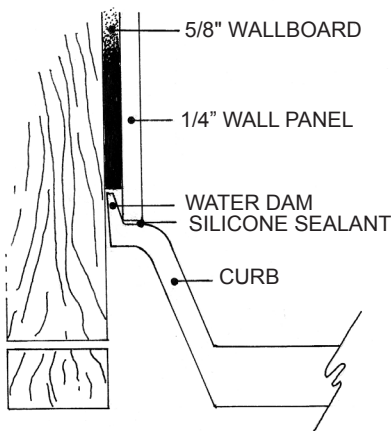

# MERIDIAN SOLID SURFACE ONE-PIECE SHOWER BASE

Model # MSB4242SACC

## 42" x 42" Accessible

- Integral shower floor and threshold for alcove installation
- Choose from a variety of solid colors and granite-patterned colors
- Easy to clean surface, does not promote mold or mildew
- Textured flooring helps prevent slipping
- Tapered floor helps water flow to drain
- Rigid water barrier integrated into base
- Uses standard 2" NPS strainer assembly
- Certified by Home Innovation Research Labs to the harmonized CSA B45.5/IAPMO Z124
- Approved by the Massachusetts Board of Examiners of Plumbers and Gasfitters

### Section Thru Waterdam