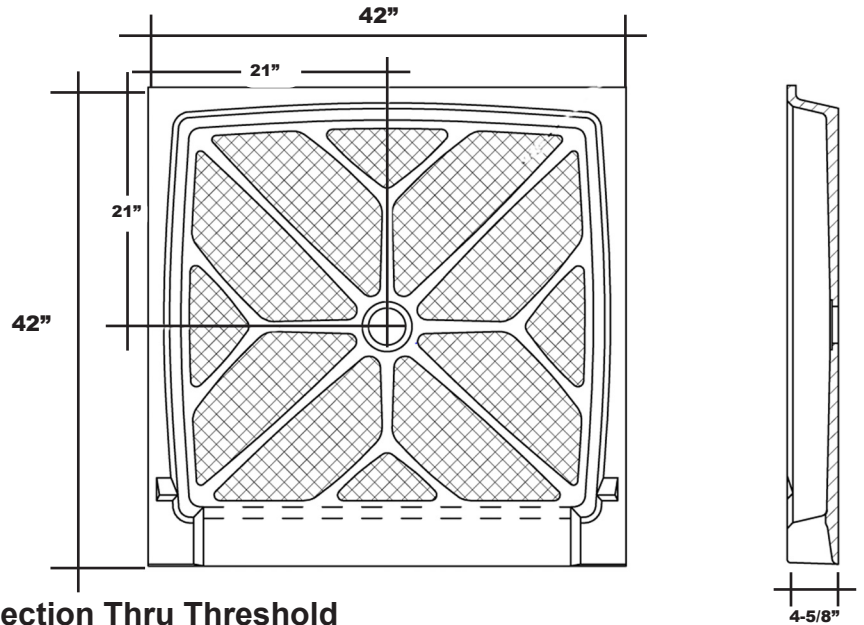

MERIDIAN SOLID SURFACE ONE-PIECE SHOWER BASE

Model # MSB4242SACC

42" x 42" Accessible

- Integral shower floor and threshold for alcove installation
- Choose from a variety of solid colors and granite-patterned colors
- Easy to clean surface, does not promote mold or mildew
- Textured flooring helps prevent slipping
- Tapered floor helps water flow to drain
- Rigid water barrier integrated into base
- Uses standard 2" NPS strainer assembly
- Certified by Home Innovation Research Labs to the harmonized CSA B45.5/IAPMO Z124
- Approved by the Massachusetts Board of Examiners of Plumbers and Gasfitters

Section Thru Waterdam

Section Thru Threshold

Special Note:

- Interpretation and enforcement of ADA guidelines varies from state to state. Please consult with your local enforcement agency prior to specifying or purchasing this product.