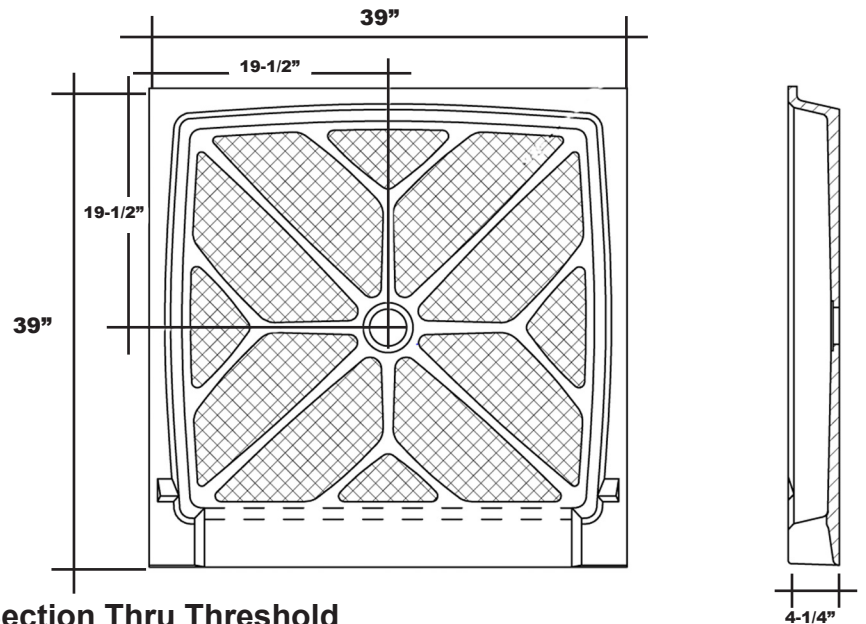

Section Thru Waterdam