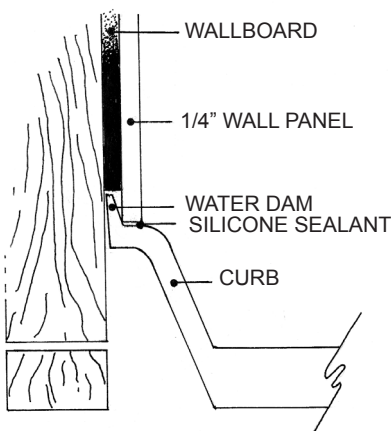

# MERIDIAN SOLID SURFACE ONE-PIECE SHOWER BASE

Model # MSB3939SACC

## 39" x 39" Accessible

- Integral shower floor and threshold for alcove installation
- Choose from a variety of solid colors and granite-patterned colors
- Easy to clean surface, does not promote mold or mildew
- Textured flooring helps prevent slipping
- Tapered floor helps water flow to drain
- Rigid water barrier integrated into base
- Uses standard 2" NPS strainer assembly
- Certified by Home Innovation Research Labs to the harmonized CSA B45.5/IAPMO Z124
- Approved by the Massachusetts Board of Examiners of Plumbers and Gasfitters

### Section Thru Waterdam