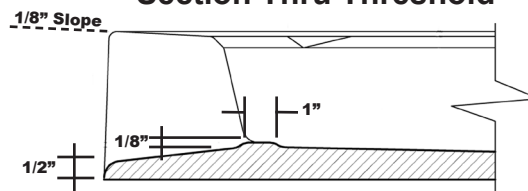

Section Thru Threshold

Special Note:

- Interpretation and enforcement of ADA guidelines varies from state to state. Please consult with your local enforcement agency prior to specifying or purchasing this product.

Massillon, OH 44647
330-837-2216