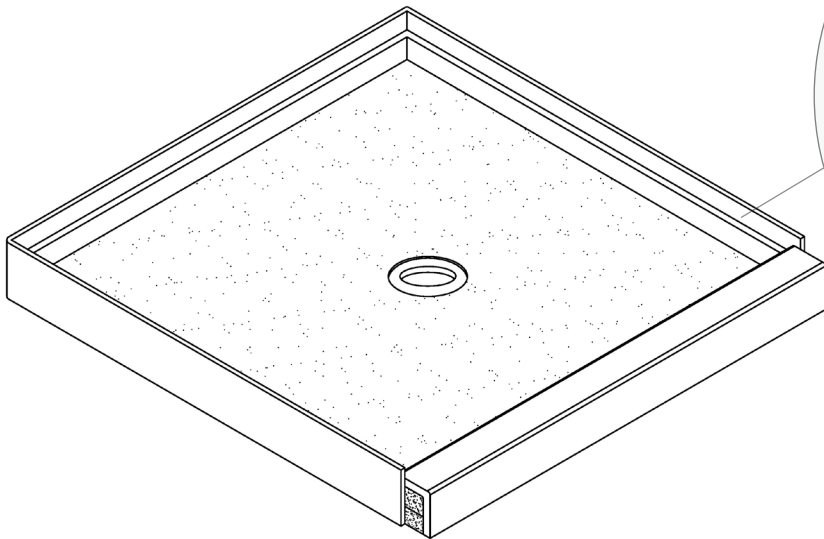

# MERIDIAN SOLID SURFACE CUSTOM SHOWER BASE & THRESHOLD

## Available Textured Surfaces:

- Pebble-Textured Base up to 118" x 70"  
Model # MSB0000CP \*
- Tile-Textured Base up to 116" x 92"  
Model # MSB0000CT \*

## ELITE SERIES

Water dam is provided on all sides of the base when using the independent raised threshold