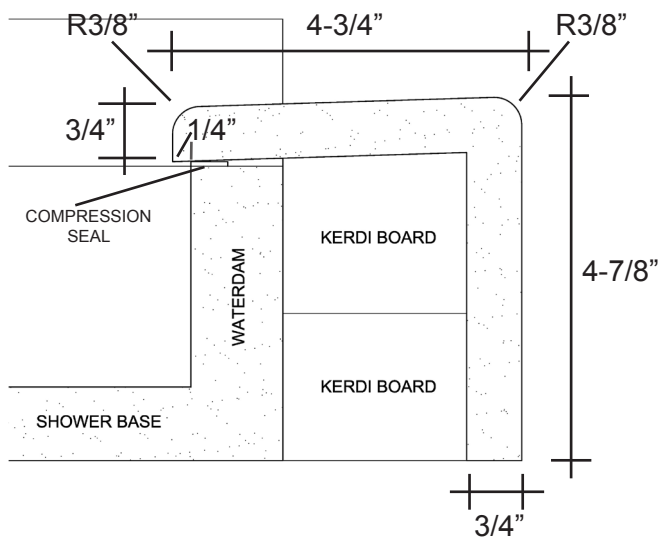

ELITE SERIES Independent Raised Threshold

Model # MSBTD00RA *

* Insert actual finished dimensions in place of the "0000."

Massillon, OH 44648
330-837-2216

www.TowerShowers.com

www.TowerSinks.com

TOWER
INDUSTRIES INC.

www.TowerSurfaces.com