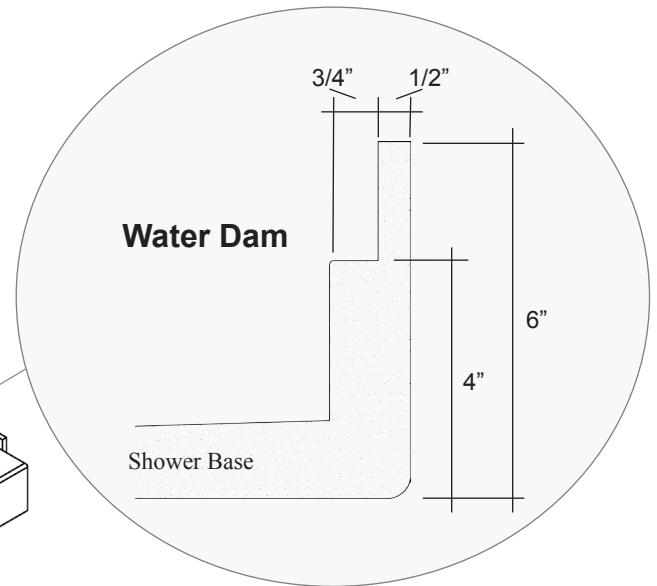

# MERIDIAN SOLID SURFACE CUSTOM SHOWER BASE & THRESHOLD

## Available Textured Surfaces:

- Pebble-Textured Base up to 118" x 70"  
Model # MSB0000CP \*
- Tile-Textured Base up to 116" x 92"  
Model # MSB0000CT \*

## ELITE SERIES

Water dam is provided on all sides of the base when using the independent raised threshold