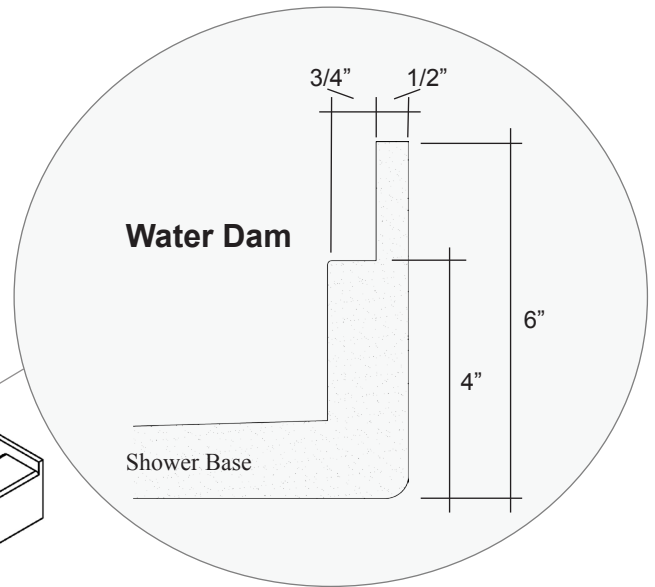

# MERIDIAN SOLID SURFACE CUSTOM SHOWER BASE & THRESHOLD

## Available Textured Surfaces:

- Pebble-Textured Base up to 118" x 70"  
Model # MSB0000CP \*
- Tile-Textured Base up to 116" x 92"  
Model # MSB0000CT \*

## ELITE SERIES

Water dam is provided on all sides of the base when using the raised threshold