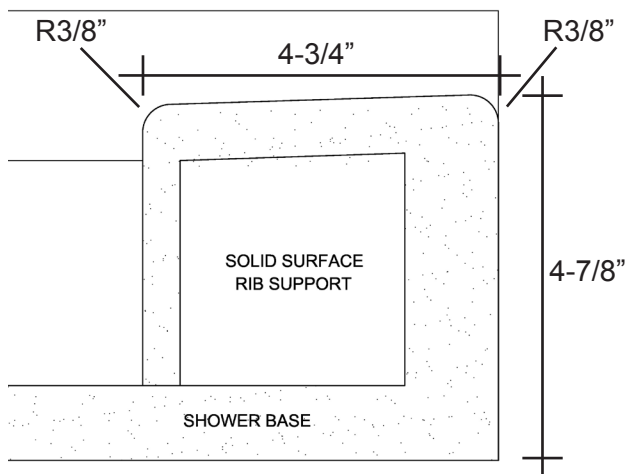

ELITE SERIES Integral Raised Threshold

Model # MSBT100RA *

* Insert actual finished dimensions in place of the "0000."

Massillon, OH 44648
330-837-2216

www.TowerShowers.com

www.TowerSinks.com

TOWER
INDUSTRIES INC.
www.TowerSurfaces.com