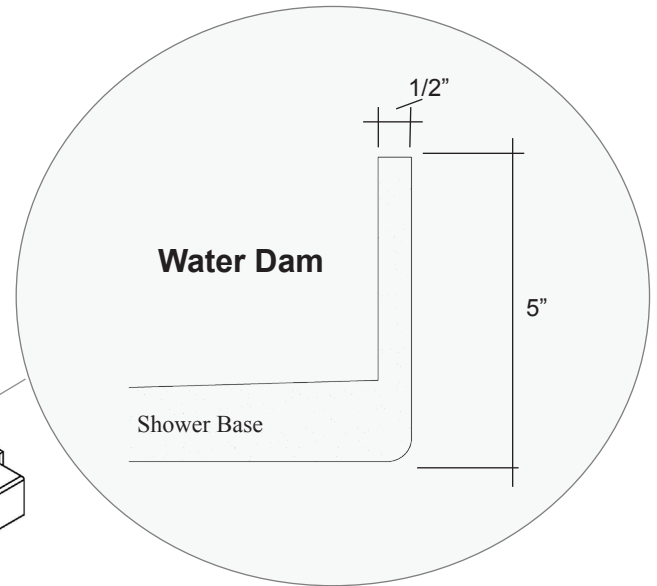

MERIDIAN SOLID SURFACE CUSTOM SHOWER BASE & THRESHOLD

BASIC SERIES

Textured Surfaces:

- Pebble-Textured Base up to 118" x 70"
Model # MSB0000CB

Water dam is provided on all sides of the base

BASIC SERIES Independent Raised Threshold