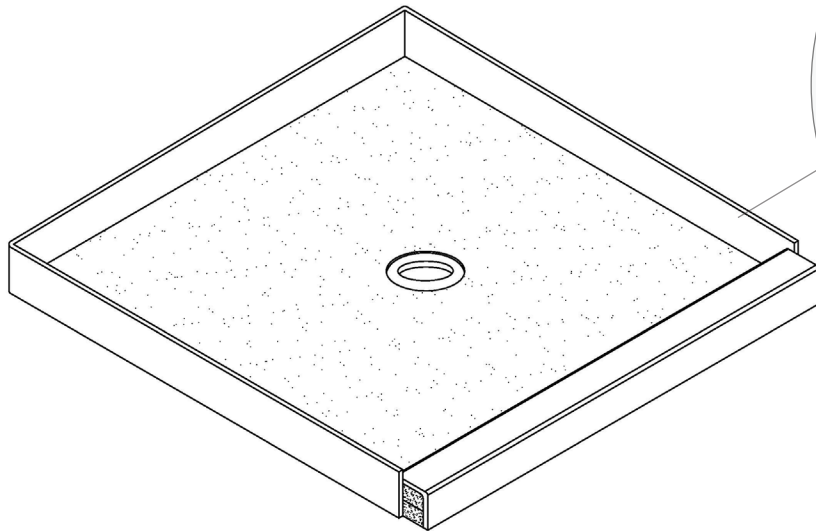

MERIDIAN SOLID SURFACE CUSTOM SHOWER BASE & THRESHOLD

BASIC SERIES

Textured Surfaces:

- Pebble-Textured Base up to 118" x 70"
Model # MSB0000CB

Water dam is provided on all sides of the base

BASIC SERIES Independent Raised Threshold