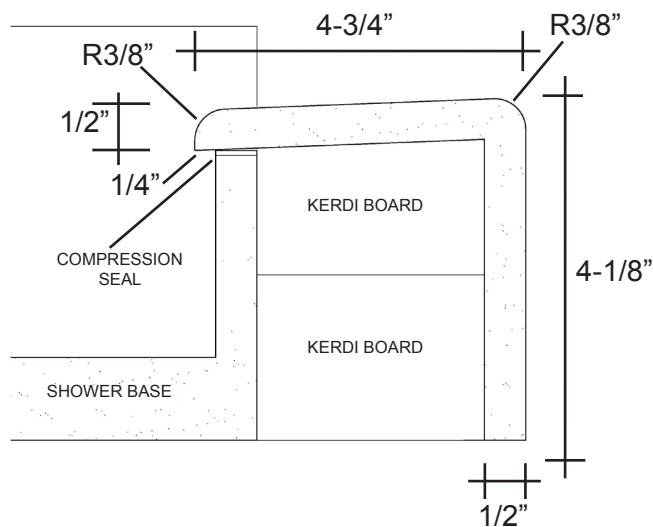

BASIC SERIES Independent Raised Threshold

Model # MSBTD00RB *

* Insert actual finished dimensions in place of the "0000."

Massillon, OH 44648
330-837-2216

www.TowerShowers.com

www.TowerSinks.com

TOWER
INDUSTRIES INC.
www.TowerSurfaces.com